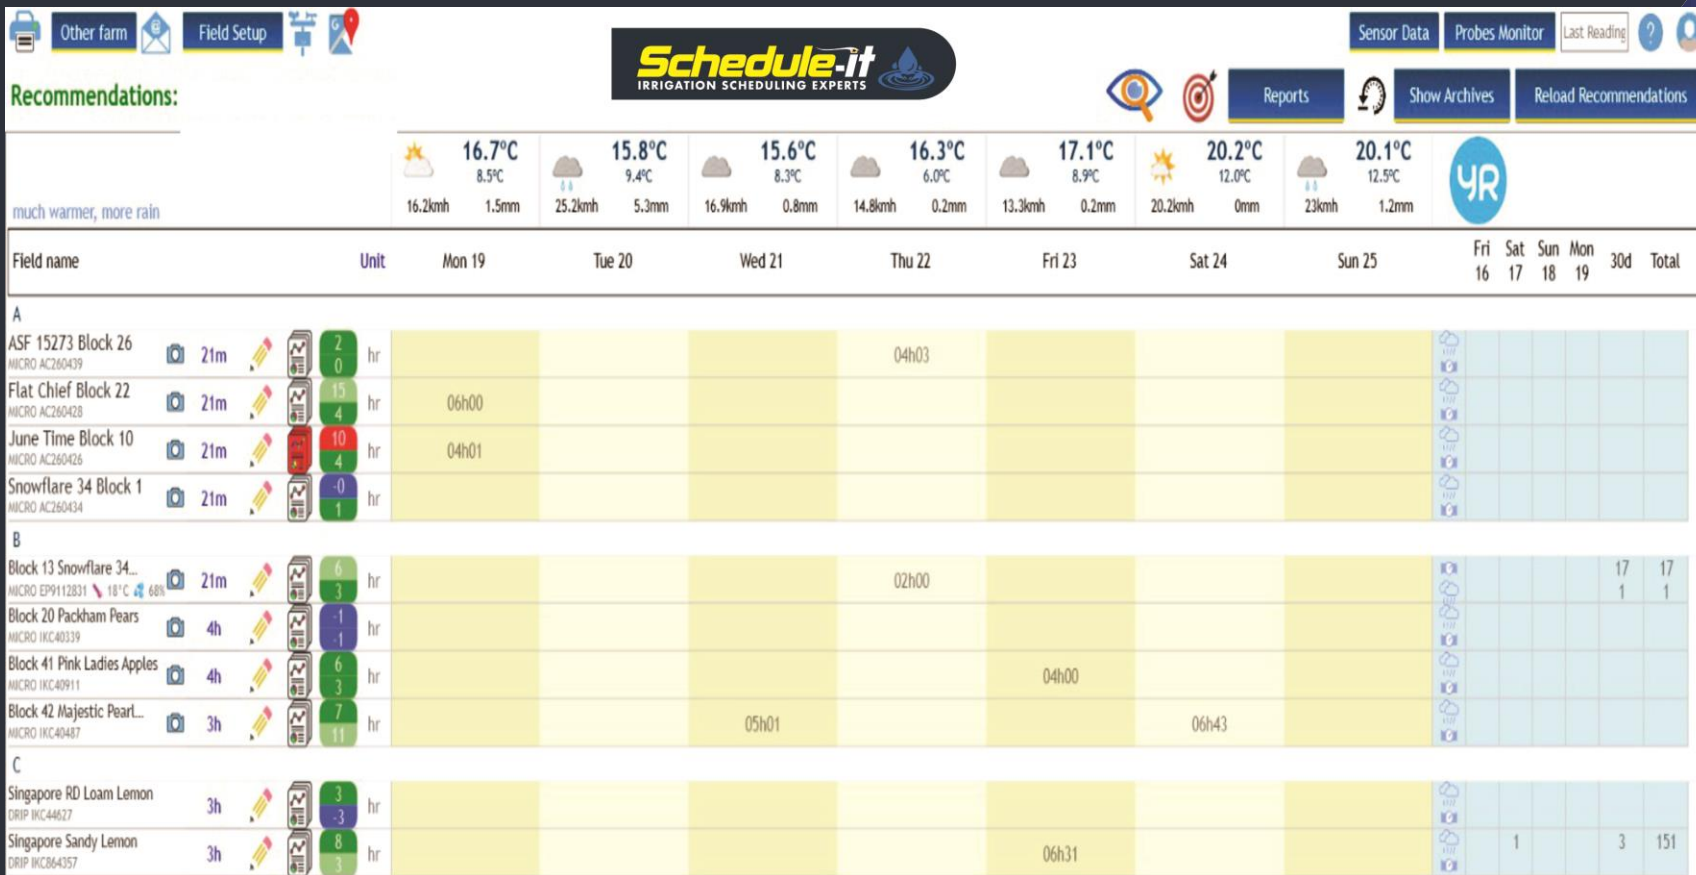

Millimetre, cubic meter or hour/minute realtime, web based irrigation recommendations according to crop phenology, per orchard/block/field.

05 Data cloud

Data from the probes, crop and soils, weather station, and irrigation system collected and process and stored in the cloud enable real time decision making

Schedule-it
IRRIGATION SCHEDULING EXPERTS

Making irrigation easy and accurate.

We offer the full package when it comes to irrigation Scheduling.

- In Field Agtech unit
- Exclusive Soil and crop data
- Weather data
- Irrigation system parameters
- Data clouds
- Real time recommendations
- Scheduling and advisory team

Schedule-it
IRRIGATION SCHEDULING EXPERTS

Schedule-it
IRRIGATION SCHEDULING EXPERTS

Making irrigation easy and accurate.

Schedule-it

Irrigation Monitoring and Scheduling company.

- Supply industry leading irrigation scheduling software,
- Infield Agtech Hardware.
(installed and maintained by our tech team)
- And an irrigation scheduling advisory service.

Data Available

*7 day irrigation scheduling forecast
in hours or mm*

- Real-time 7-day irrigation schedule in hours or mm
- Soil moisture and soil temperature
- Fertigation rate
- In line flow and EC
- Humidity/temp/VPD/Growing degree days/chill units
- Water usage per tree or Ha
- Fruit size etc.
- Customised reports weekly/monthly/yearly