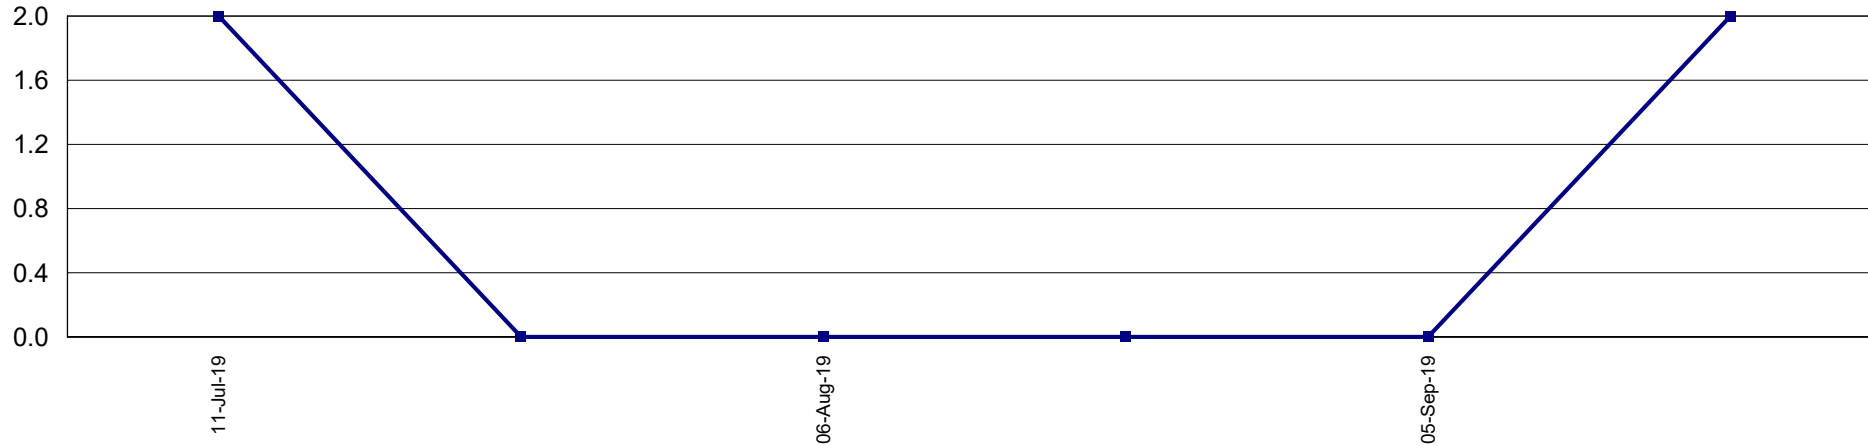

Trap Readings (Totals)

Print Date: 23-Sep-2019

Date Range: 1-Jul-2019 to 30-Jun-2020

Page 11 of 22

Pest Service: QFF GMV

District: GE - Euroa Urban

Pest Service: QFF GMV

District: GE - Finley Urban