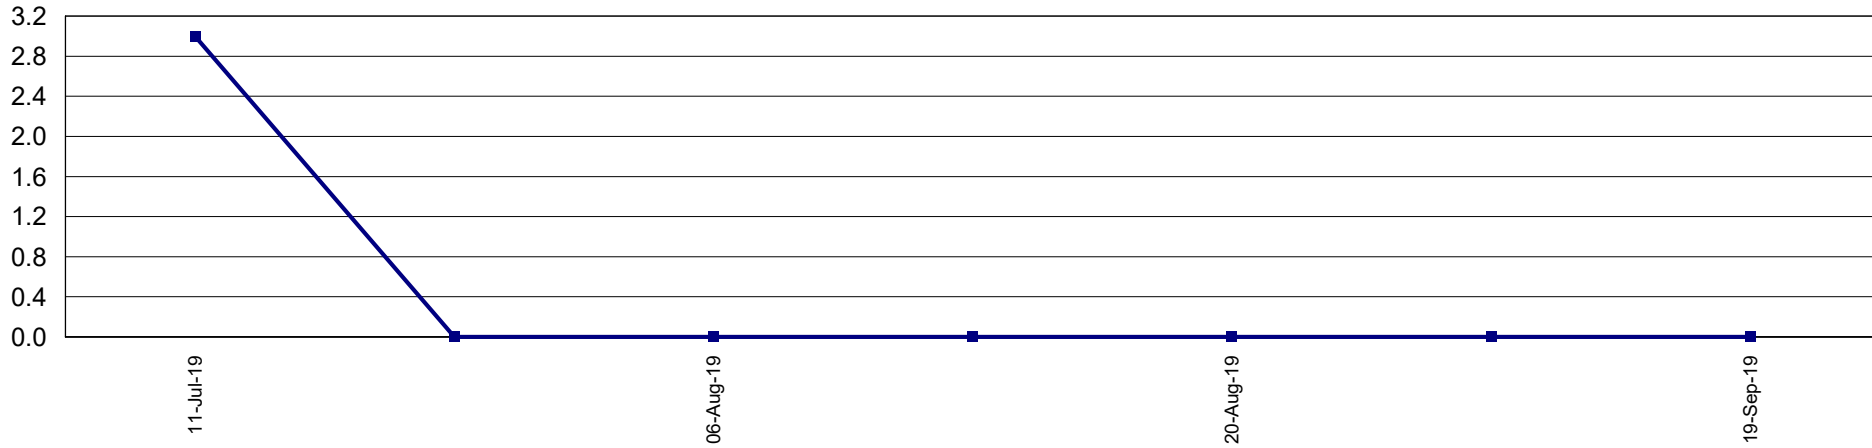

Trap Readings (Totals)

Print Date: 23-Sep-2019

Date Range: 1-Jul-2019 to 30-Jun-2020

Page 5 of 22

Pest Service: QFF GMV

District: G09 - Toolamba

Pest Service: QFF GMV

District: G10 - Mooroopna