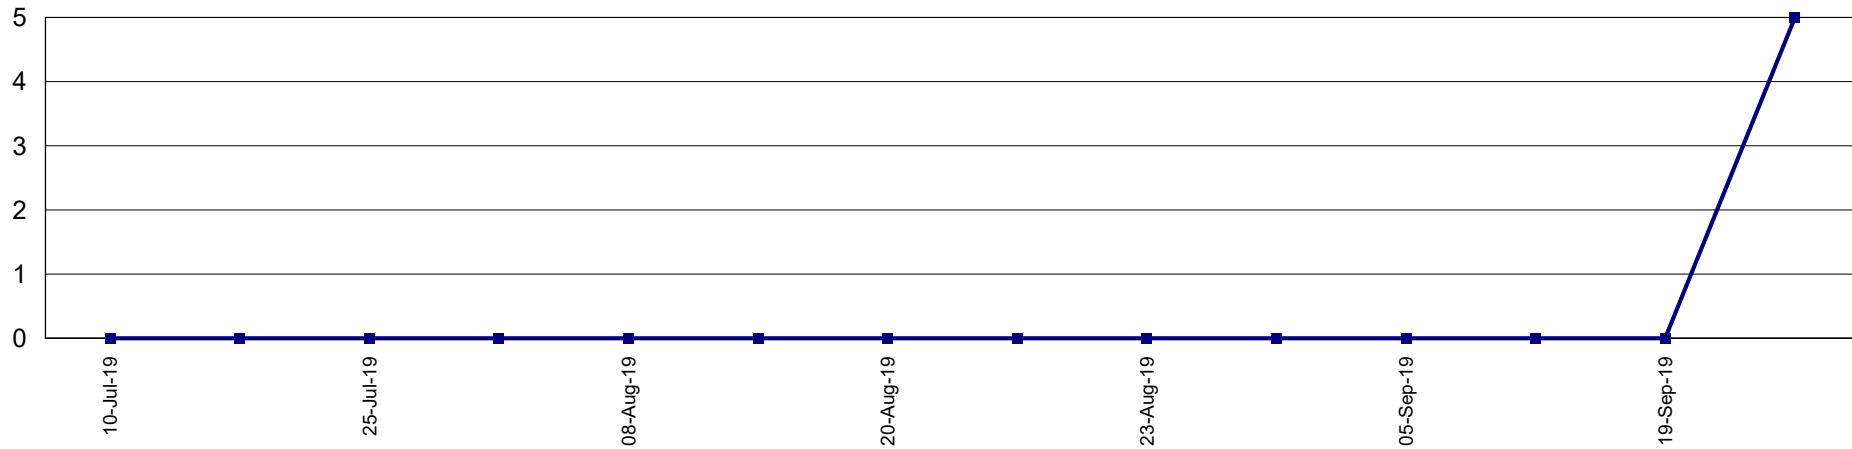

Trap Readings (Totals)

Print Date: 23-Sep-2019

Date Range: 1-Jul-2019 to 30-Jun-2020

Page 21 of 22

Pest Service: QFF GMV

District: M01 - Cobram Urban

Pest Service: QFF GMV

District: M02 - Cobram Rural