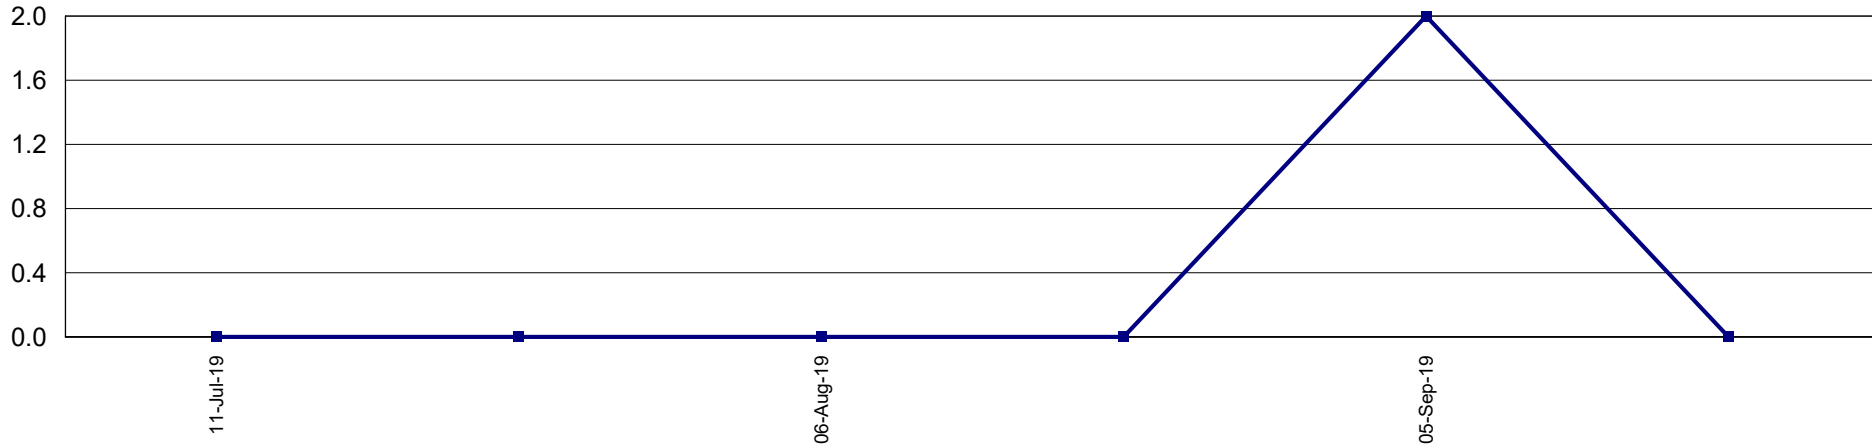

Trap Readings (Totals)

Print Date: 23-Sep-2019

Date Range: 1-Jul-2019 to 30-Jun-2020

Page 16 of 22

Pest Service: QFF GMV

District: GE - Shepparton Urba

Pest Service: QFF GMV

District: GE - Stanhope Urban