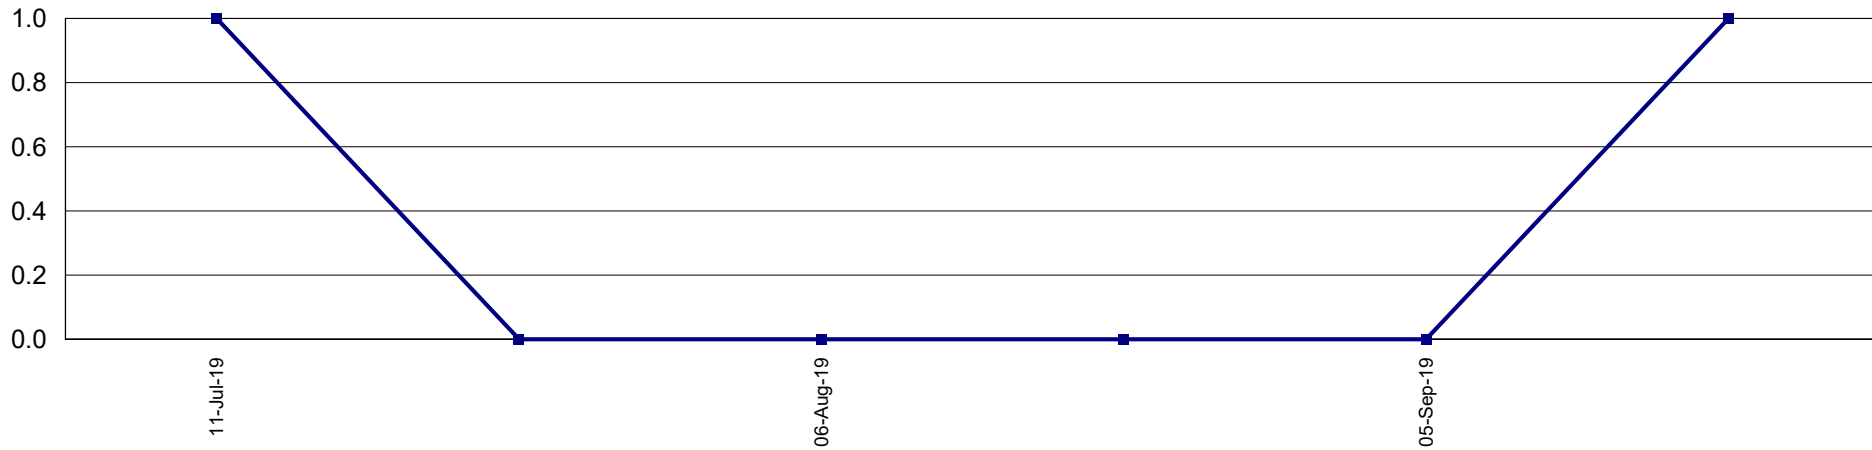

Trap Readings (Totals)

Print Date: 23-Sep-2019

Date Range: 1-Jul-2019 to 30-Jun-2020

Page 12 of 22

Pest Service: QFF GMV

District: GE - Katamatite Urba

Pest Service: QFF GMV

District: GE - Katunga Urban