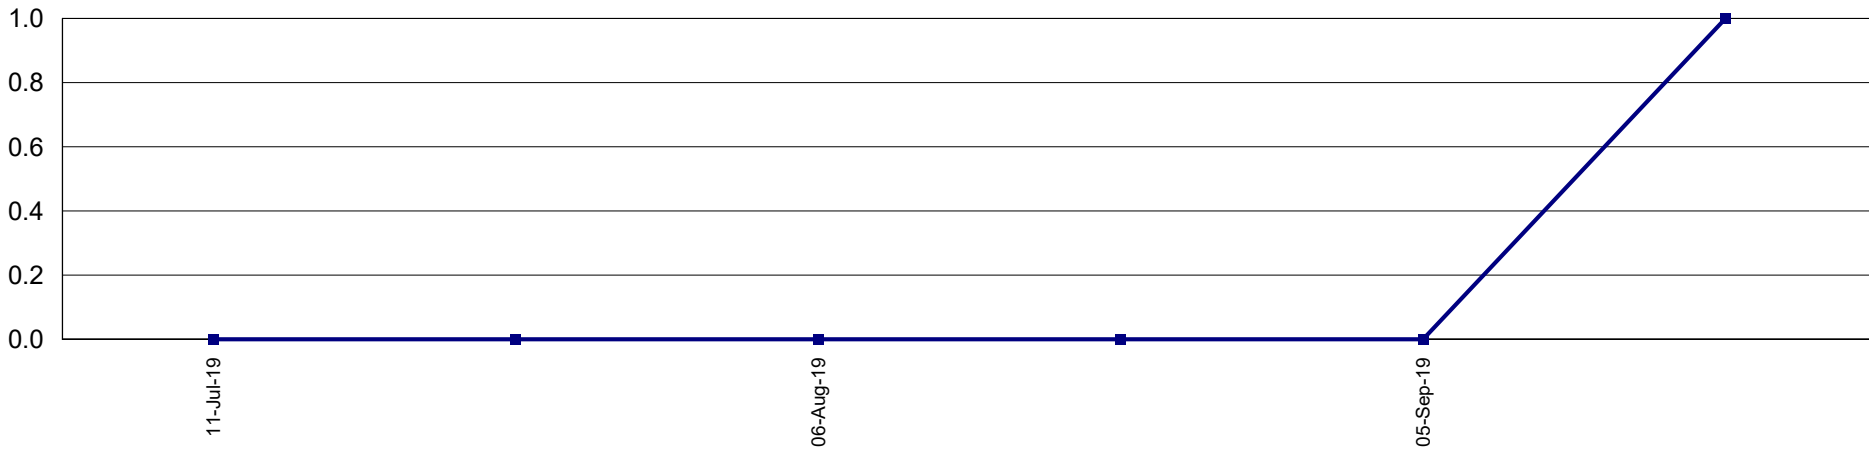

Trap Readings (Totals)

Print Date: 23-Sep-2019

Date Range: 1-Jul-2019 to 30-Jun-2020

Page 18 of 22

Pest Service: QFF GMV

District: GE - Tongala Urban

Pest Service: QFF GMV

District: GE - Tungamah Urban