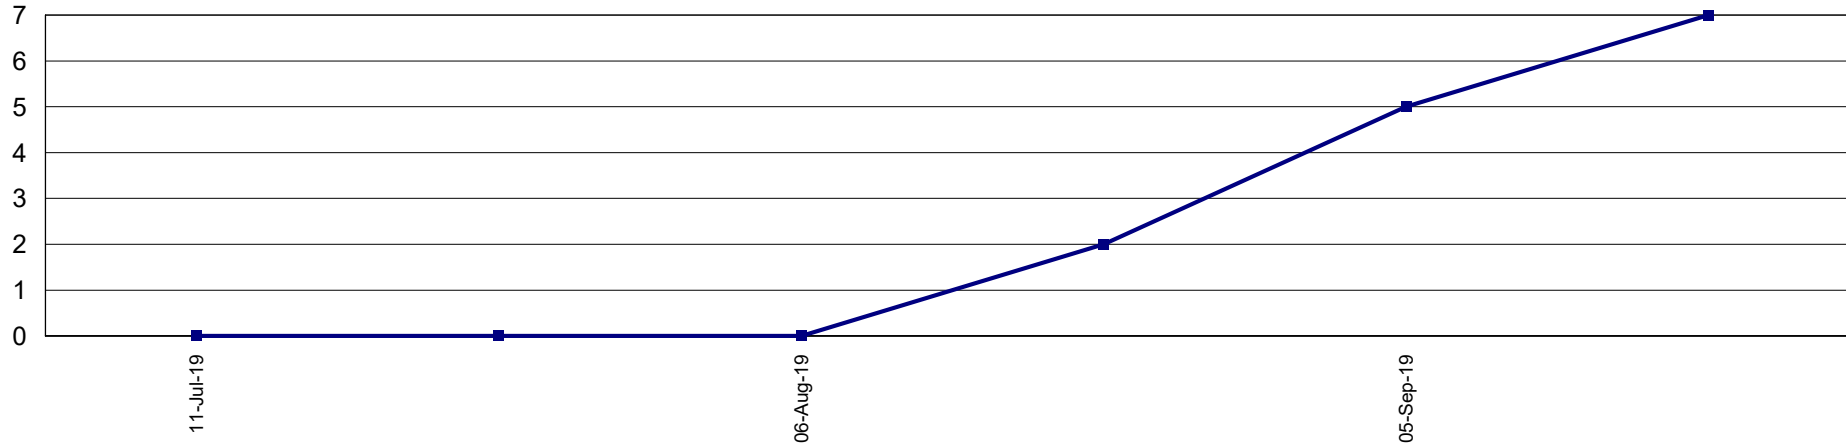

Trap Readings (Totals)

Print Date: 23-Sep-2019

Date Range: 1-Jul-2019 to 30-Jun-2020

Page 15 of 22

Pest Service: QFF GMV

District: GE - Numurkah Urban

Pest Service: QFF GMV

District: GE - Rochester Urban