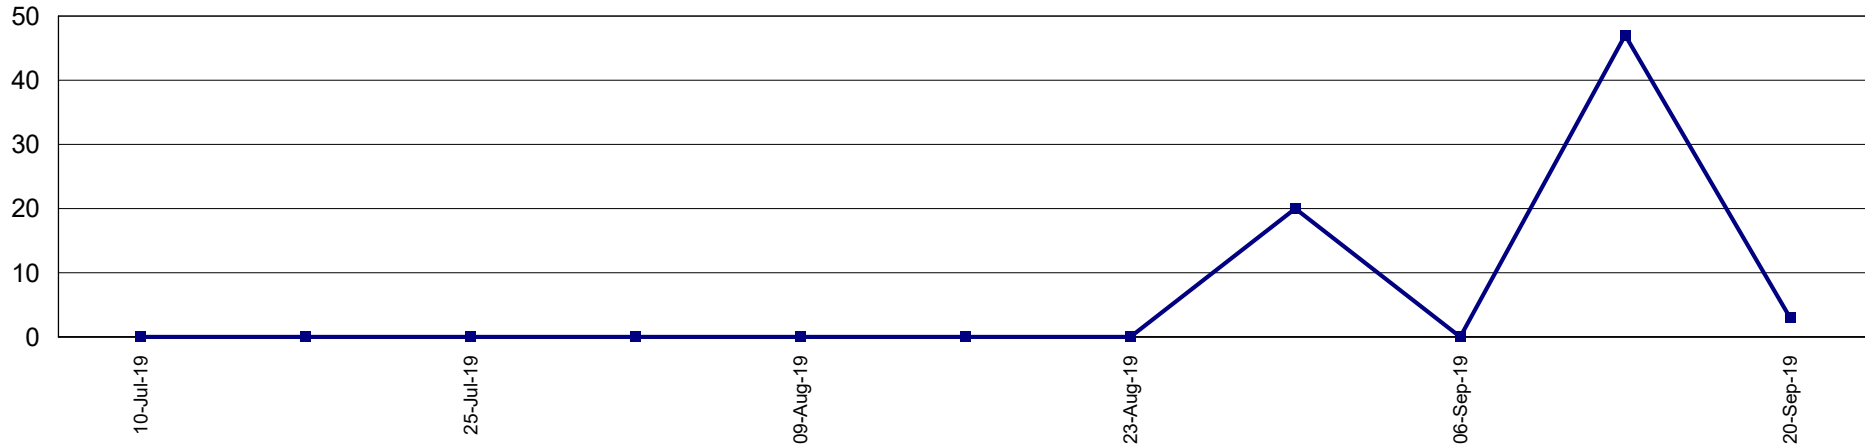

Trap Readings (Totals)

Print Date: 23-Sep-2019

Date Range: 1-Jul-2019 to 30-Jun-2020

Page 21 of 22

Pest Service: QFF GMV

District: M01 - Cobram Urban

Pest Service: QFF GMV

District: M02 - Cobram Rural