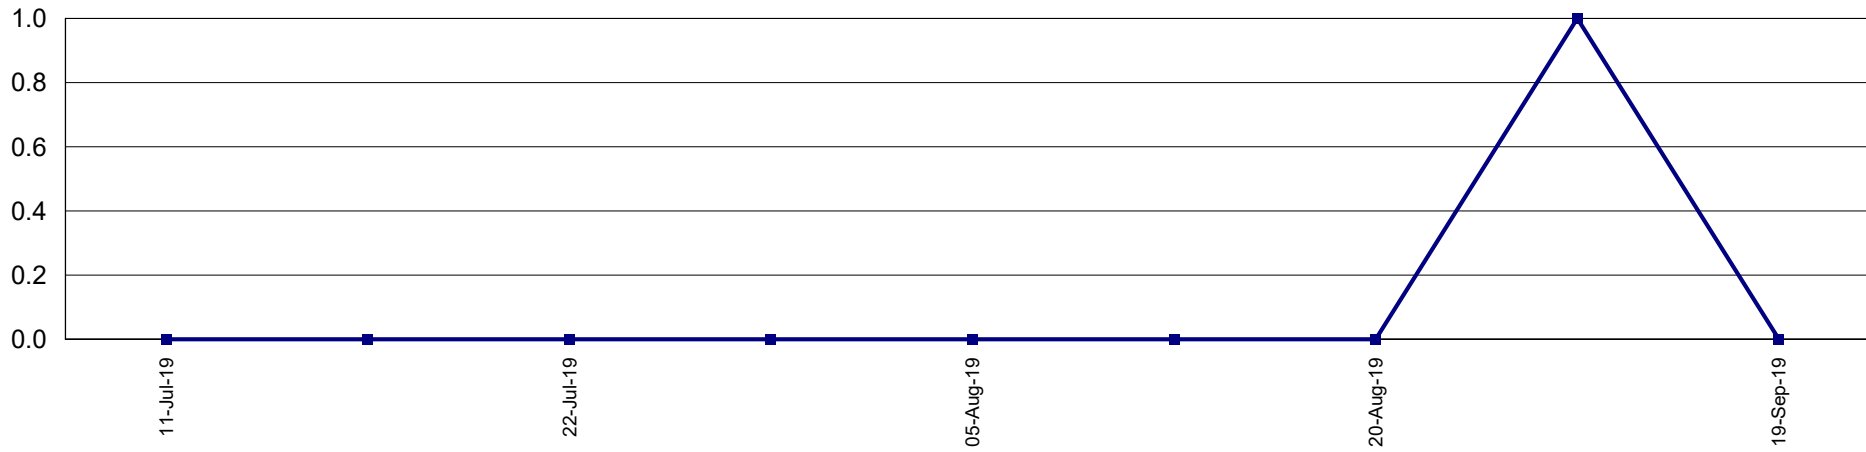

Trap Readings (Totals)

Print Date: 23-Sep-2019

Date Range: 1-Jul-2019 to 30-Jun-2020

Page 3 of 22

Pest Service: QFF GMV

District: G05 - Bunbartha

Pest Service: QFF GMV

District: G06 - Ardmona