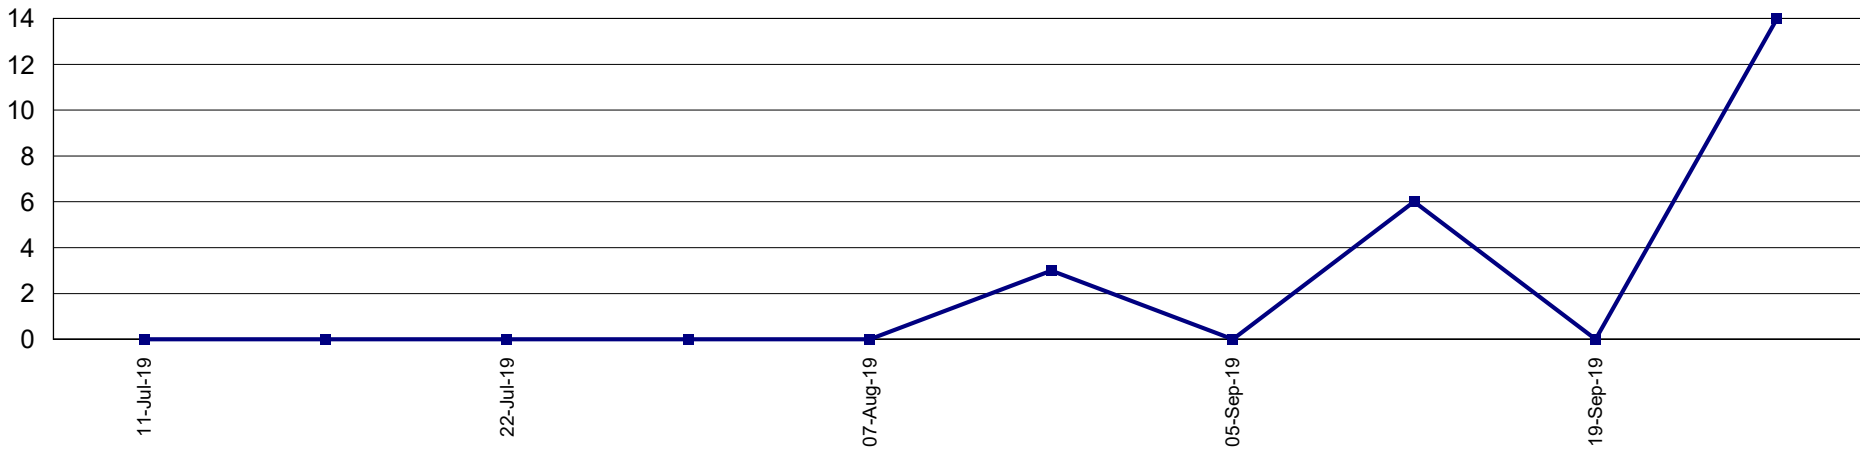

Trap Readings (Totals)

Print Date: 23-Sep-2019

Date Range: 1-Jul-2019 to 30-Jun-2020

Page 5 of 22

Pest Service: QFF GMV

District: G09 - Toolamba

Pest Service: QFF GMV

District: G10 - Mooroopna