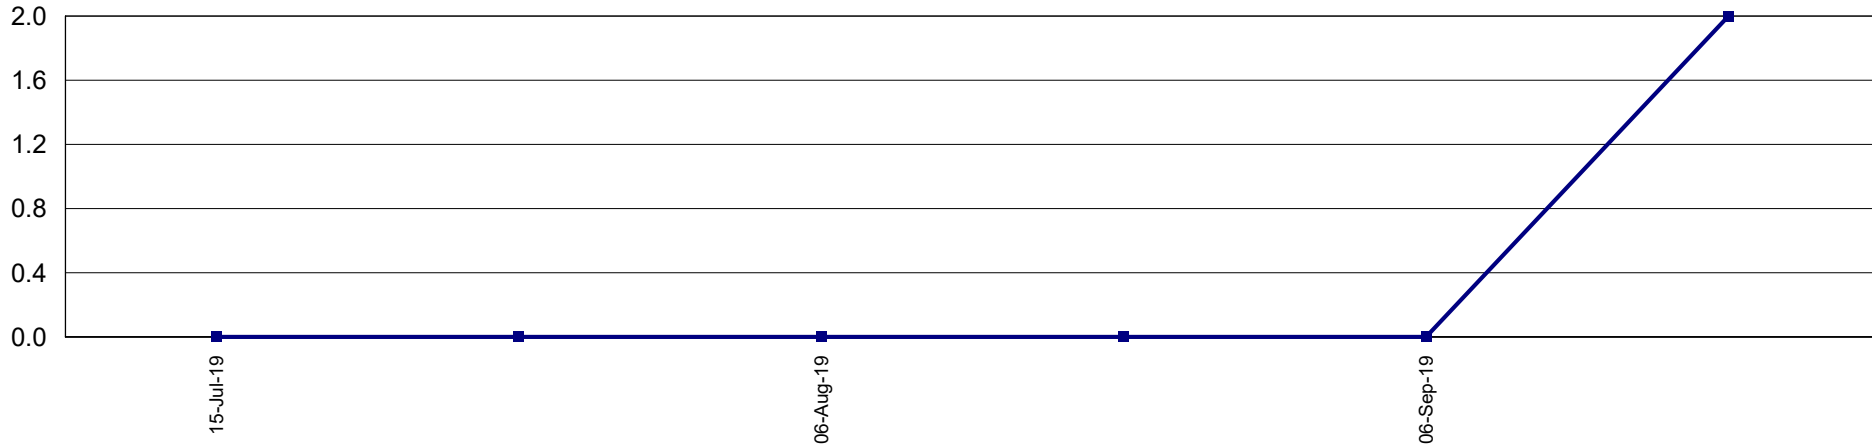

Trap Readings (Totals)

Print Date: 23-Sep-2019

Date Range: 1-Jul-2019 to 30-Jun-2020

Page 1 of 22

Pest Service: QFF GMV

District: G01 - Kyabram Rural

Pest Service: QFF GMV

District: G02 - Kyabram Urban