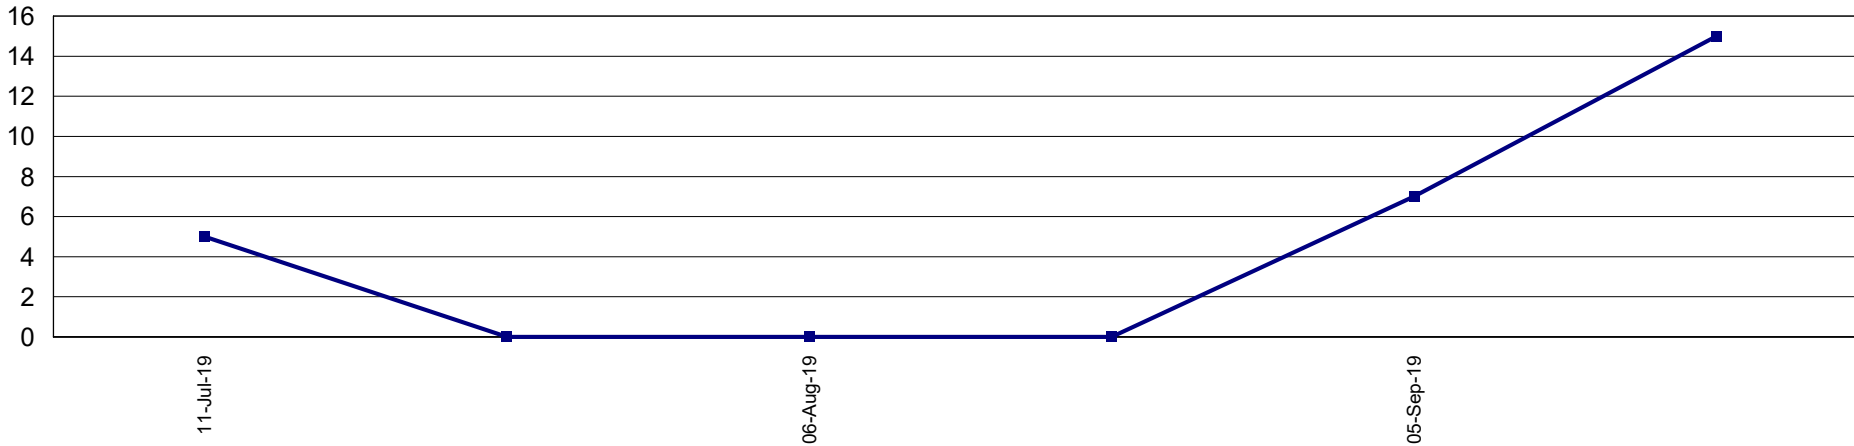

Trap Readings (Totals)

Print Date: 23-Sep-2019

Date Range: 1-Jul-2019 to 30-Jun-2020

Page 13 of 22

Pest Service: QFF GMV

District: GE - Kyabram Urban

Pest Service: QFF GMV

District: GE - Mooroopna Urban