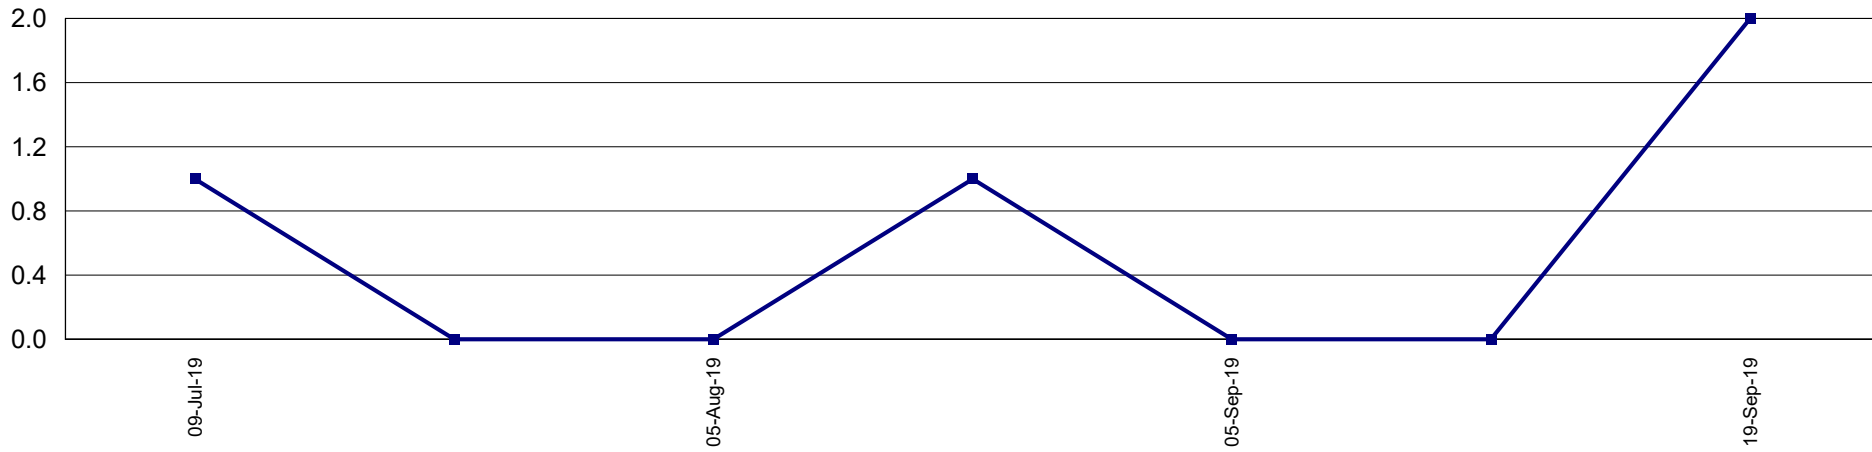

Trap Readings (Totals)

Print Date: 23-Sep-2019

Date Range: 1-Jul-2019 to 30-Jun-2020

Page 7 of 22

Pest Service: QFF GMV

District: G13 - SheppEast

Pest Service: QFF GMV

District: G14 - Grahamvale