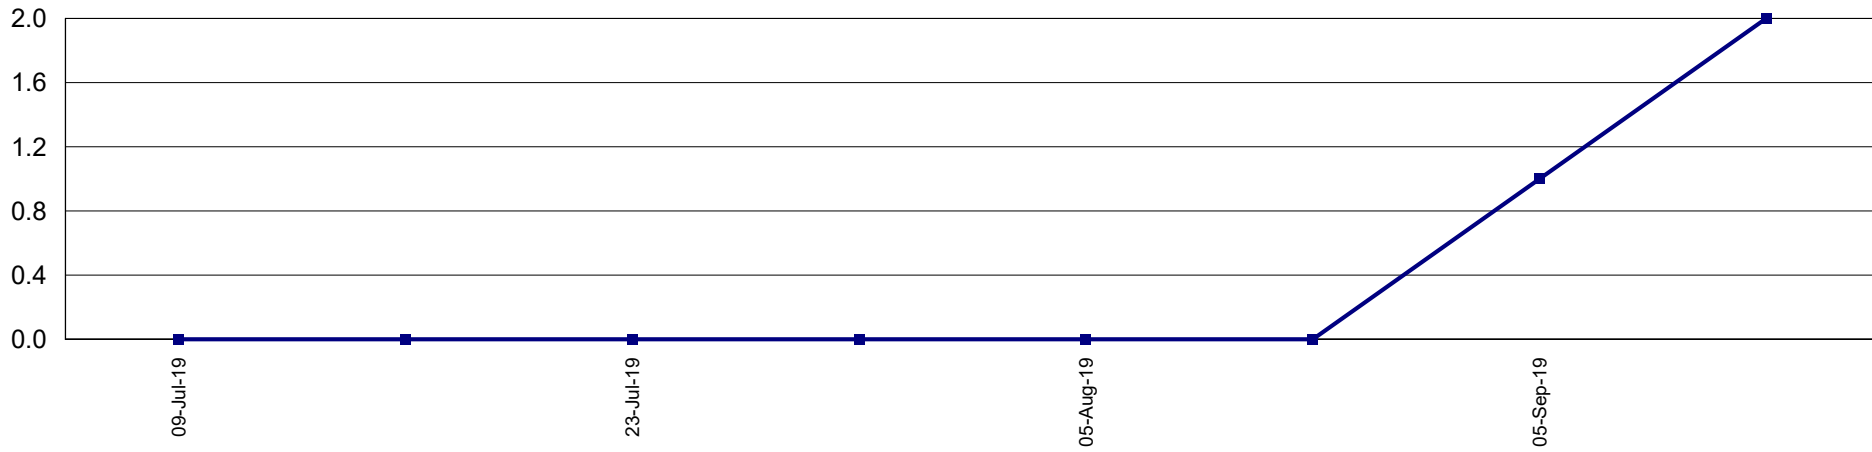

Trap Readings (Totals)

Print Date: 23-Sep-2019

Date Range: 1-Jul-2019 to 30-Jun-2020

Page 6 of 22

Pest Service: QFF GMV

District: G11 - Shepp Rural

Pest Service: QFF GMV

District: G12 - Orrvale