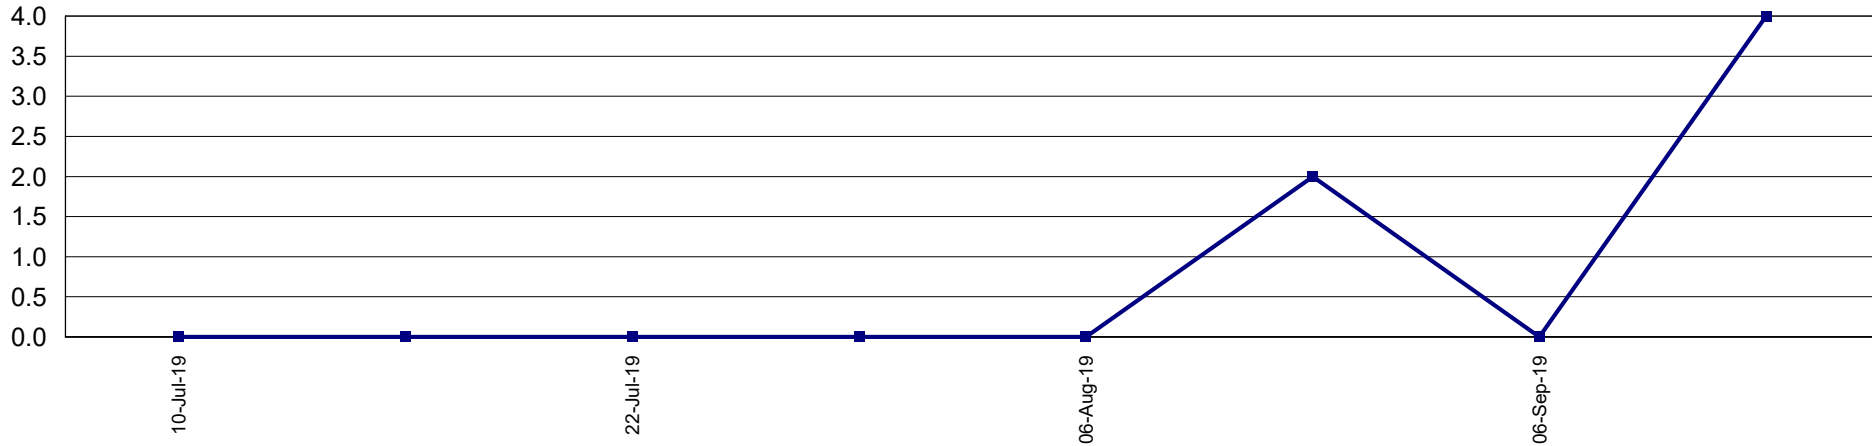

Trap Readings (Totals)

Print Date: 23-Sep-2019

Date Range: 1-Jul-2019 to 30-Jun-2020

Page 2 of 22

Pest Service: QFF GMV

District: G03 - Merrigum

Pest Service: QFF GMV

District: G04 - Undera