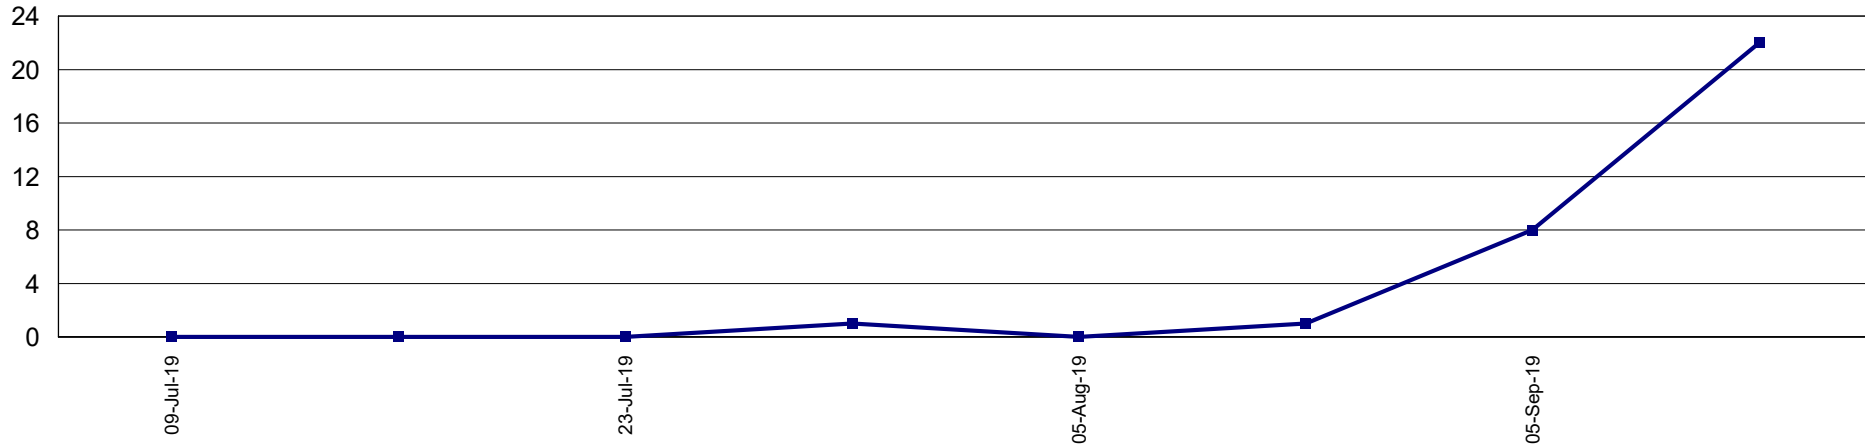

Trap Readings (Totals)

Print Date: 23-Sep-2019

Date Range: 1-Jul-2019 to 30-Jun-2020

Page 8 of 22

Pest Service: QFF GMV

District: G15 - Shepp Urban

Pest Service: QFF GMV

District: GE - Avenel Urban