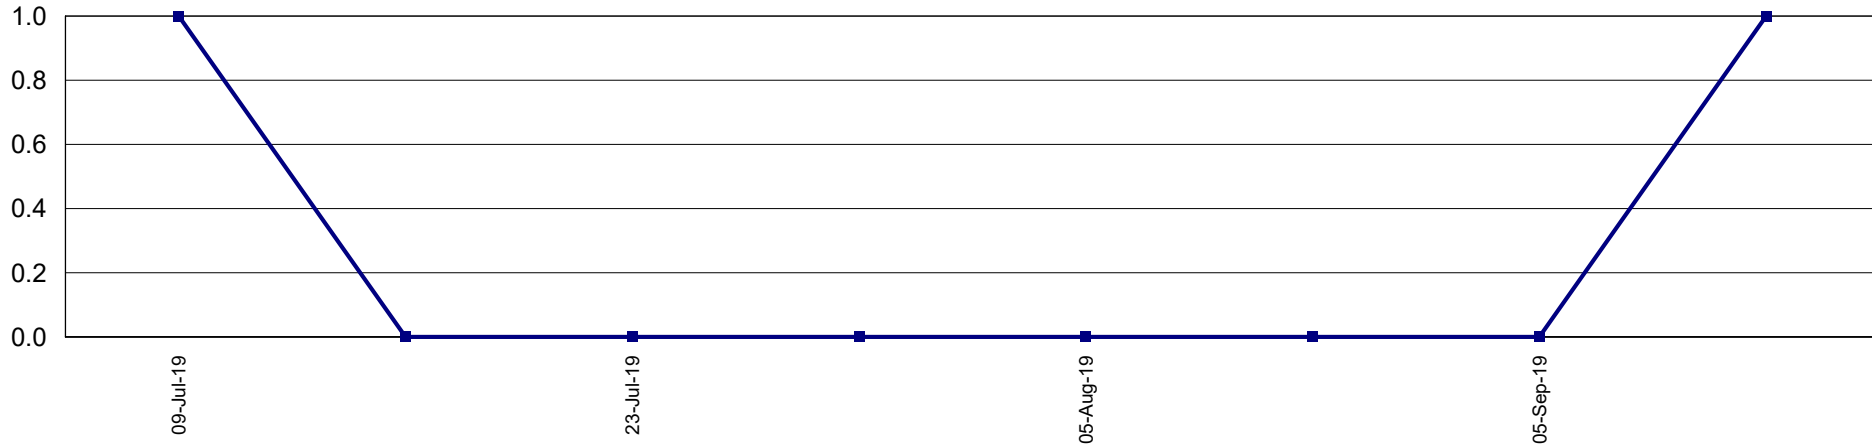

Trap Readings (Totals)

Print Date: 23-Sep-2019

Date Range: 1-Jul-2019 to 30-Jun-2020

Page 7 of 22

Pest Service: QFF GMV

District: G13 - SheppEast

Pest Service: QFF GMV

District: G14 - Grahamvale