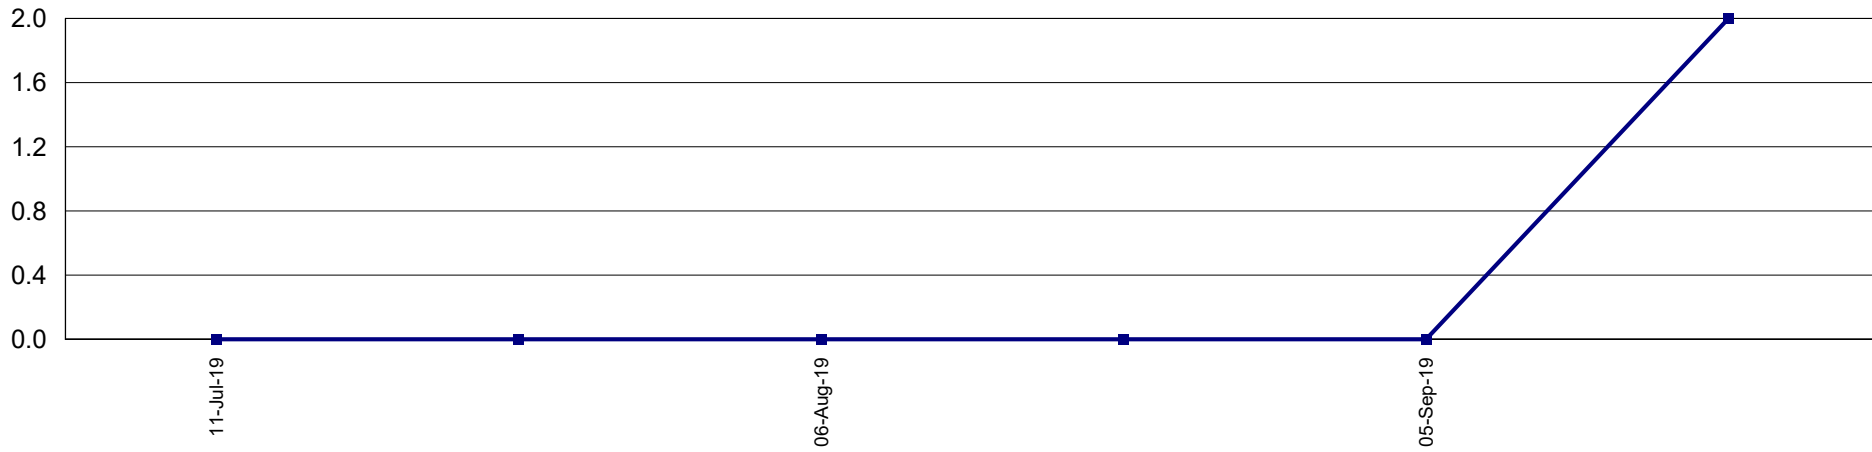

Trap Readings (Totals)

Print Date: 23-Sep-2019

Date Range: 1-Jul-2019 to 30-Jun-2020

Page 8 of 22

Pest Service: QFF GMV

District: G15 - Shepp Urban

Pest Service: QFF GMV

District: GE - Avenel Urban