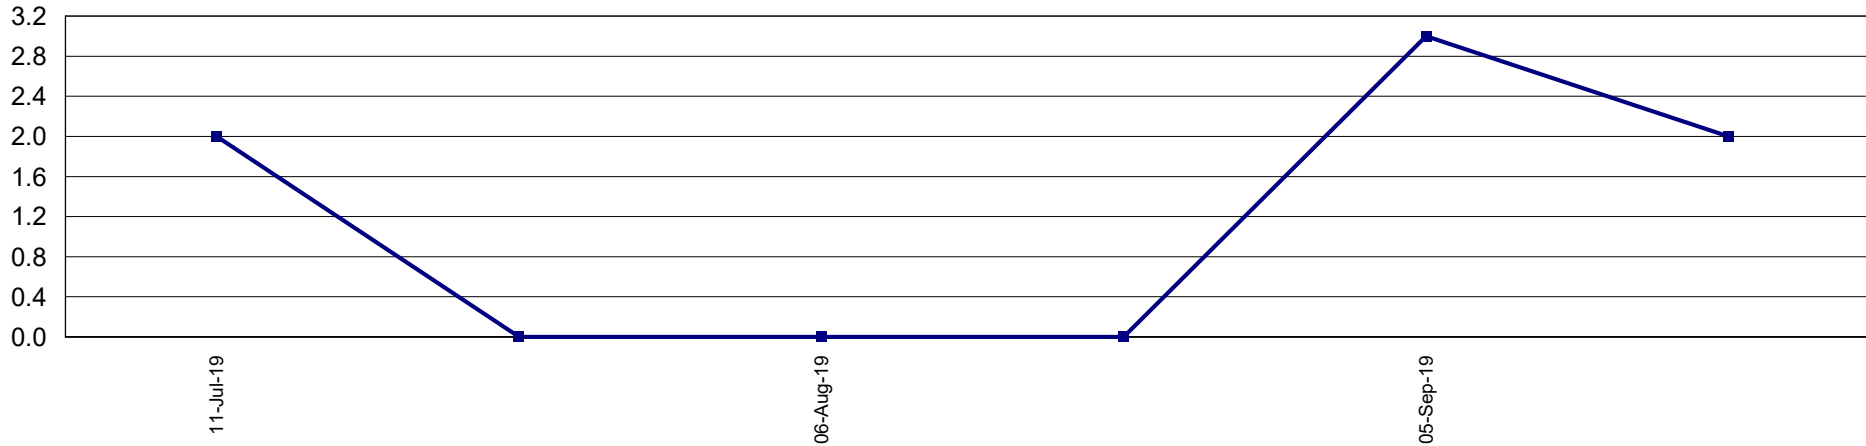

Trap Readings (Totals)

Print Date: 23-Sep-2019

Date Range: 1-Jul-2019 to 30-Jun-2020

Page 10 of 22

Pest Service: QFF GMV

District: GE - Cobram Urban

Pest Service: QFF GMV

District: GE - Echuca Urban