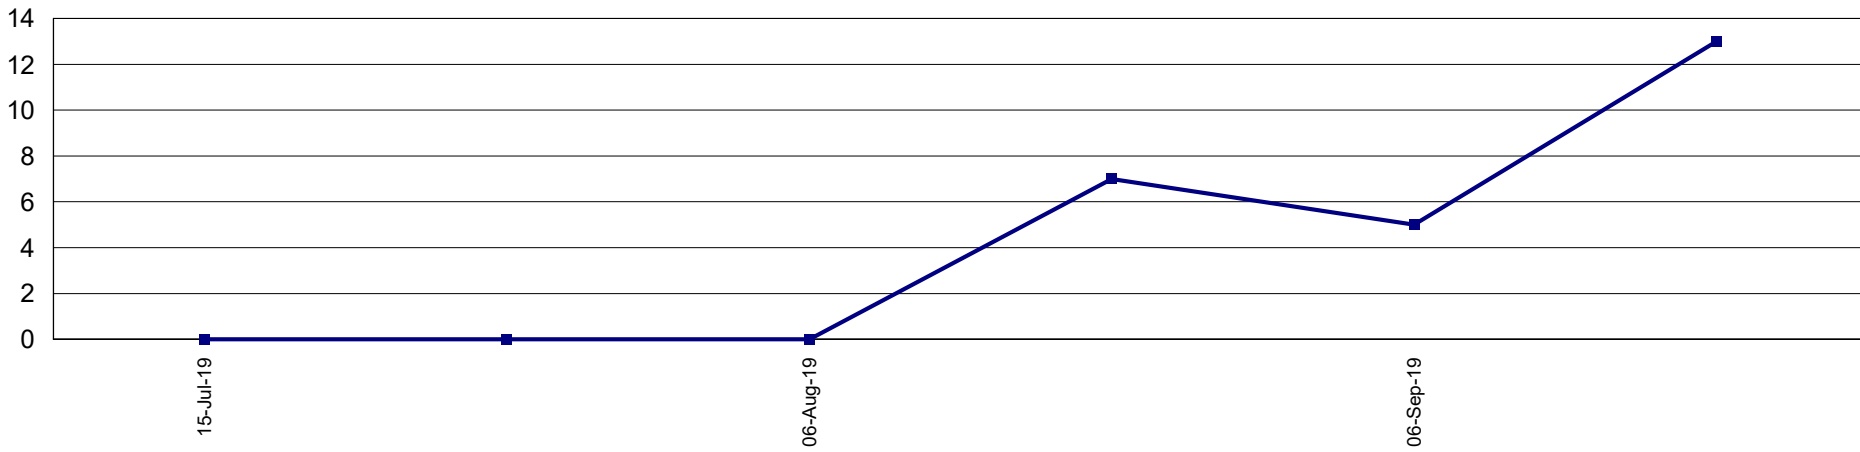

Trap Readings (Totals)

Print Date: 23-Sep-2019

Date Range: 1-Jul-2019 to 30-Jun-2020

Page 1 of 22

Pest Service: QFF GMV

District: G01 - Kyabram Rural

Pest Service: QFF GMV

District: G02 - Kyabram Urban