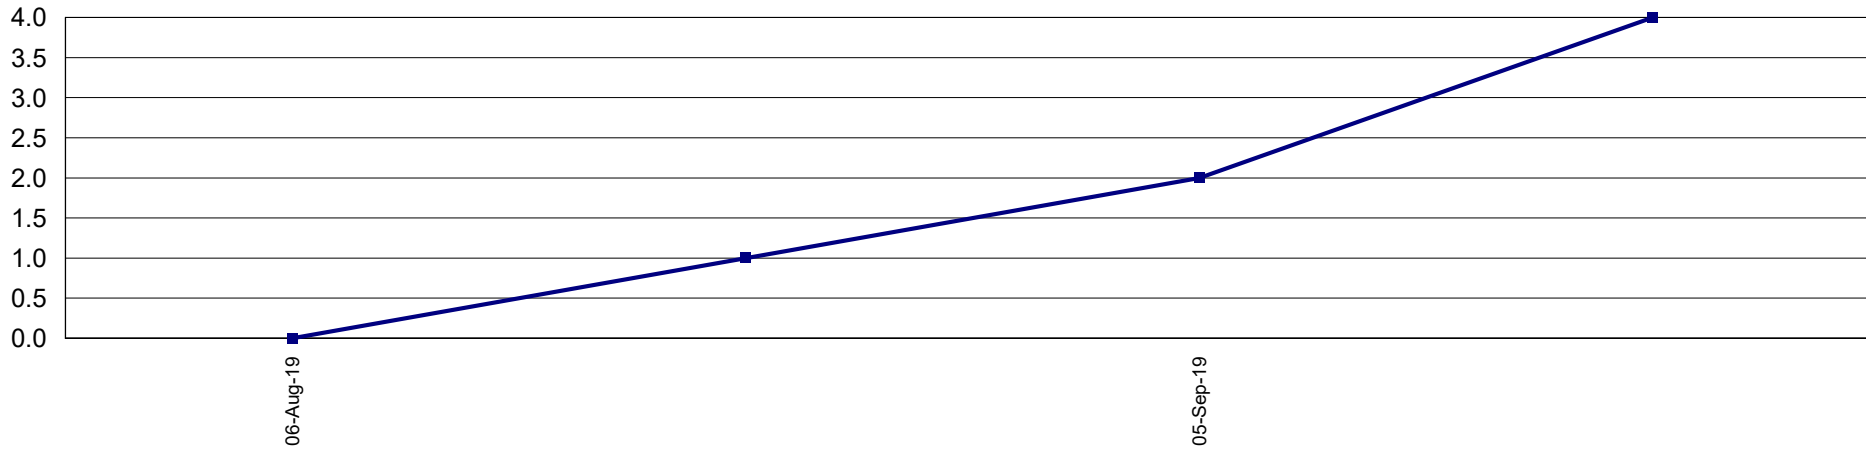

Trap Readings (Totals)

Print Date: 23-Sep-2019

Date Range: 1-Jul-2019 to 30-Jun-2020

Page 15 of 22

Pest Service: QFF GMV

District: GE - Numurkah Urban

Pest Service: QFF GMV

District: GE - Rochester Urban