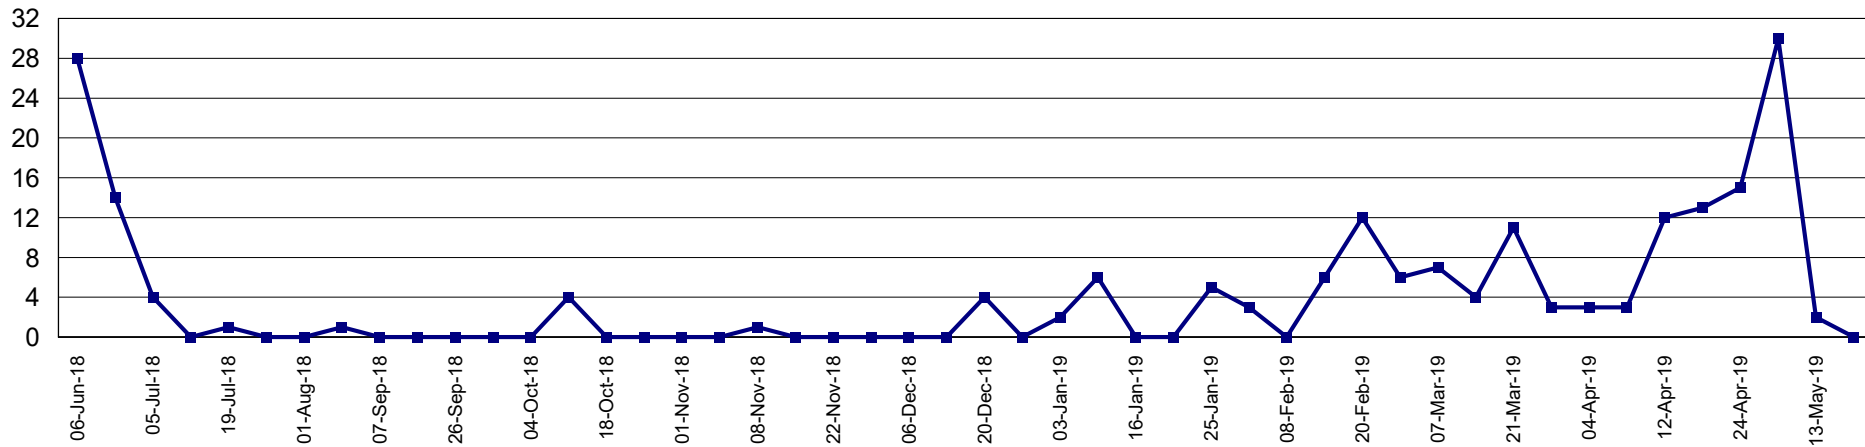

Trap Readings (Totals)

Print Date: 14-May-2019

Date Range: 1-Jun-2018 to 31-May-2019

Page 6 of 18

Pest Service: QFF GMV

District: G11 - Shepp Rural

Pest Service: QFF GMV

District: G12 - Orrvale