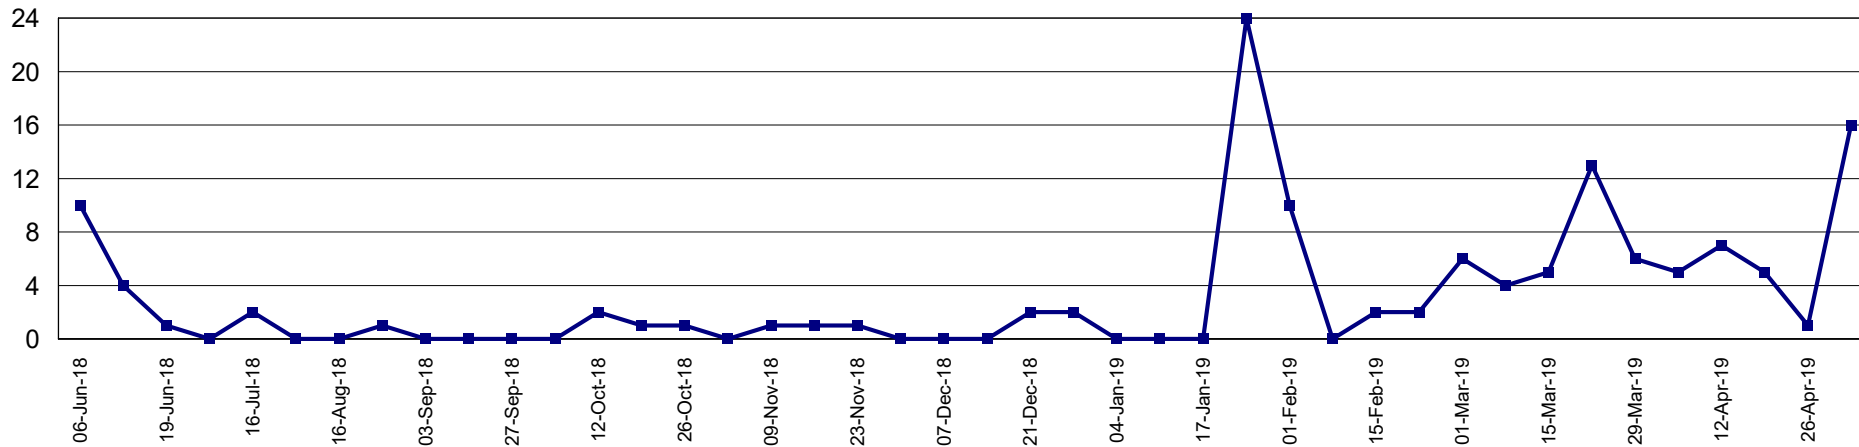

Trap Readings (Totals)

Print Date: 14-May-2019

Date Range: 1-Jun-2018 to 31-May-2019

Page 1 of 18

Pest Service: QFF GMV

District: G01 - Kyabram Rural

Pest Service: QFF GMV

District: G02 - Kyabram Urban