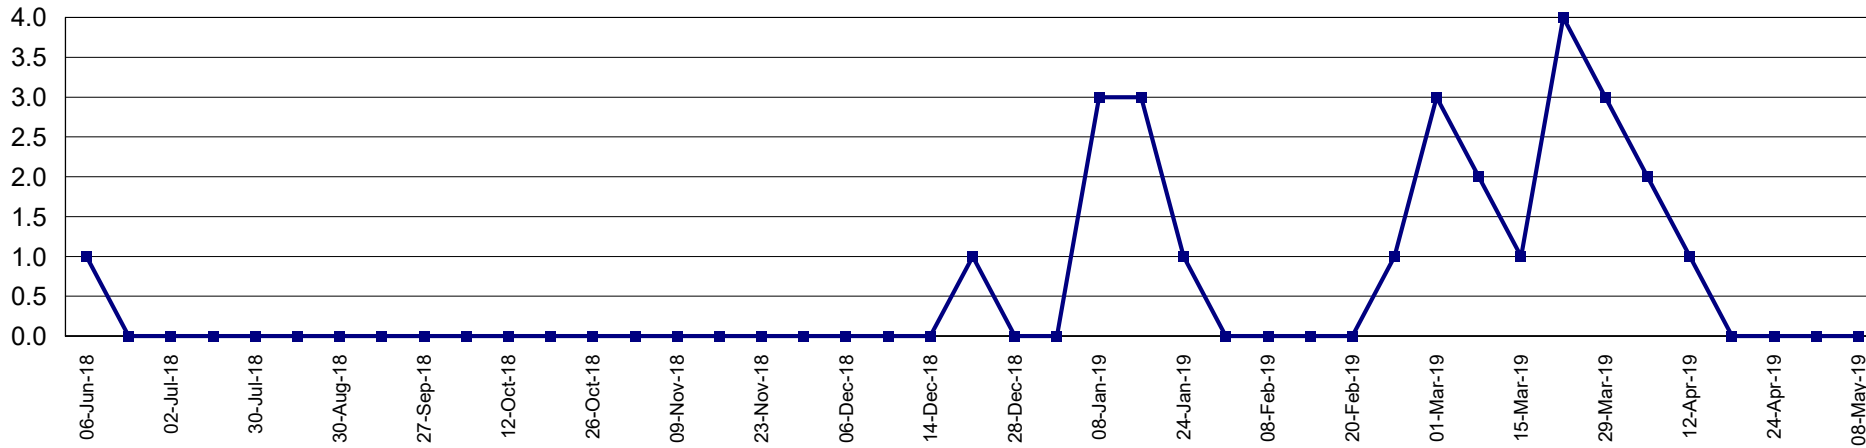

Trap Readings (Totals)

Print Date: 14-May-2019

Date Range: 1-Jun-2018 to 31-May-2019

Page 2 of 18

Pest Service: QFF GMV

District: G03 - Merrigum

Pest Service: QFF GMV

District: G04 - Undera