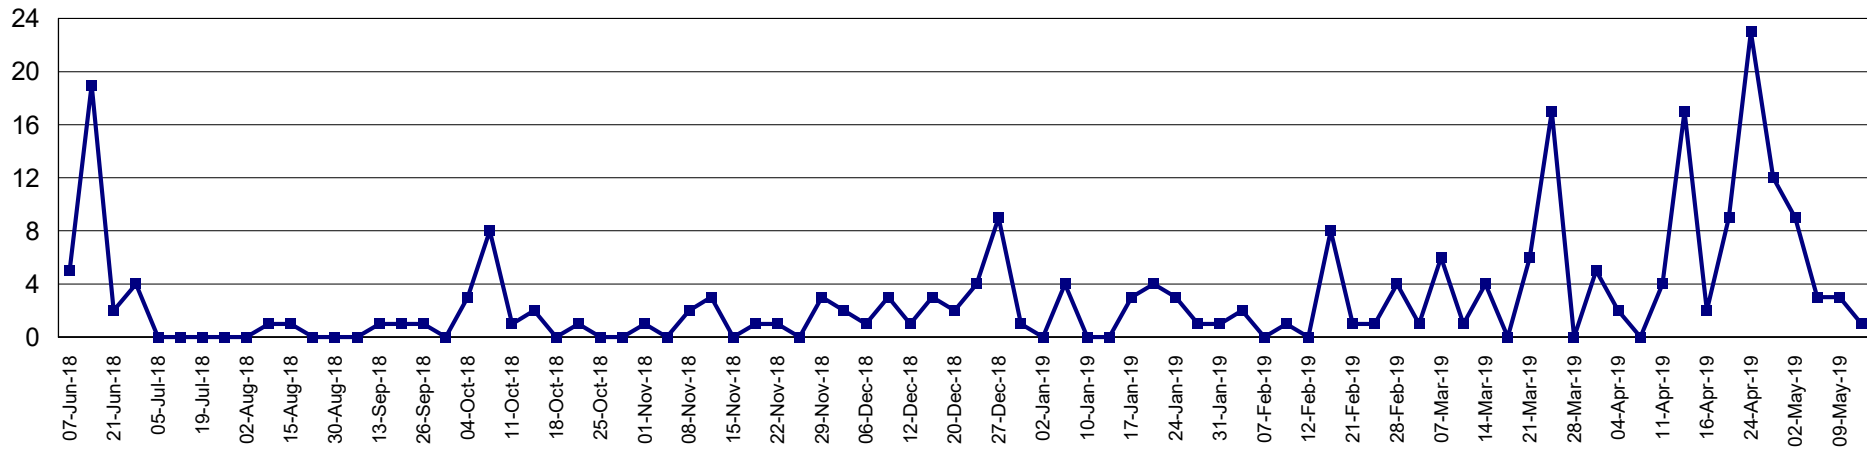

Trap Readings (Totals)

Print Date: 14-May-2019

Date Range: 1-Jun-2018 to 31-May-2019

Page 17 of 18

Pest Service: QFF GMV

District: M01 - Cobram Urban

Pest Service: QFF GMV

District: M02 - Cobram Rural