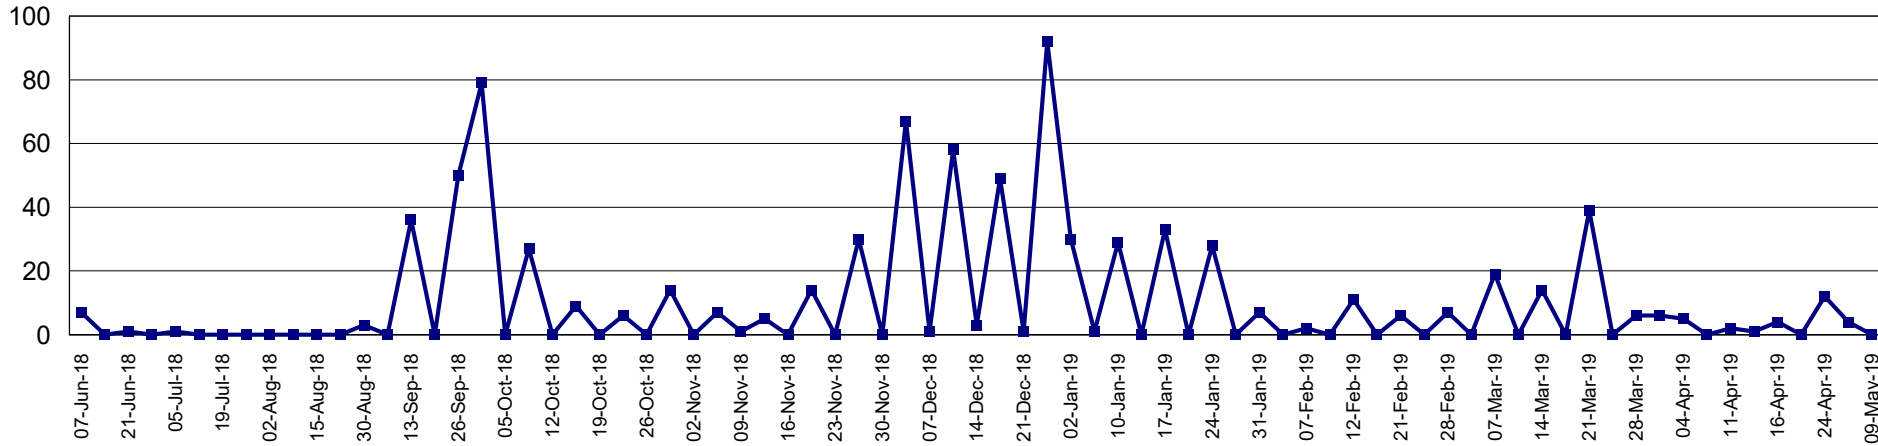

Trap Readings (Totals)

Print Date: 14-May-2019

Date Range: 1-Jun-2018 to 31-May-2019

Page 17 of 18

Pest Service: QFF GMV

District: M01 - Cobram Urban

Pest Service: QFF GMV

District: M02 - Cobram Rural