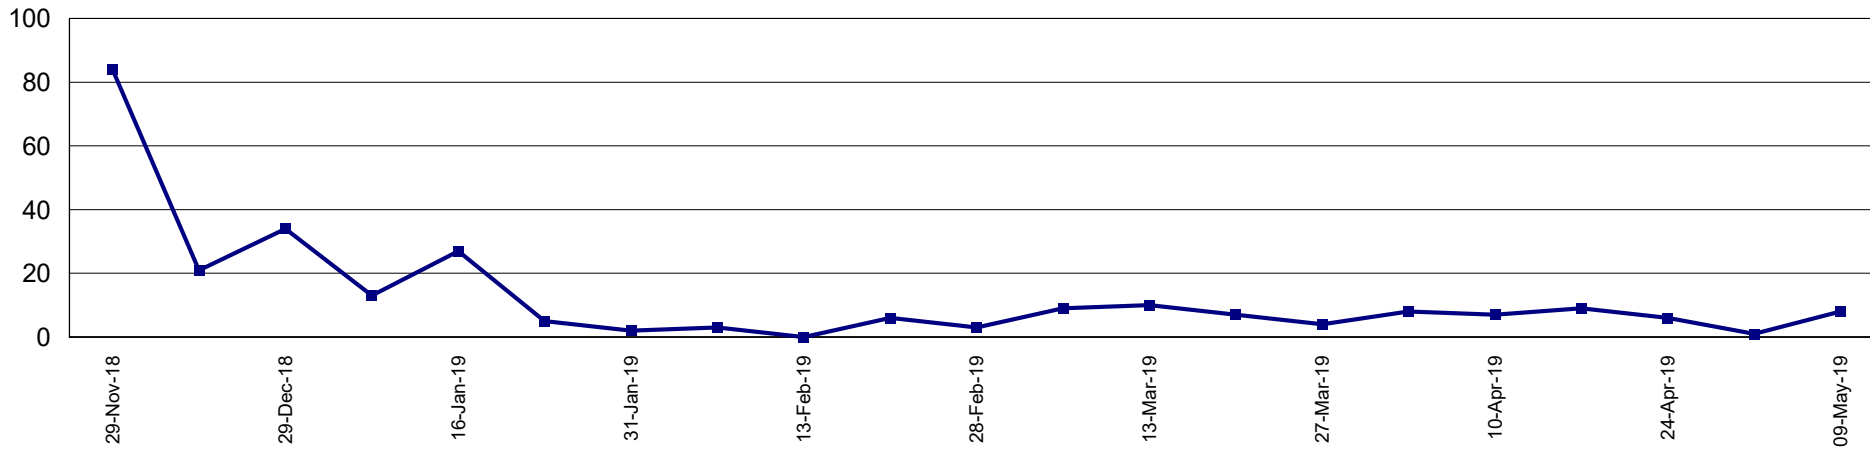

Trap Readings (Totals)

Print Date: 14-May-2019

Date Range: 1-Jun-2018 to 31-May-2019

Page 9 of 18

Pest Service: QFF GMV

District: GE - Cobram Urban

Pest Service: QFF GMV

District: GE - Echuca Urban