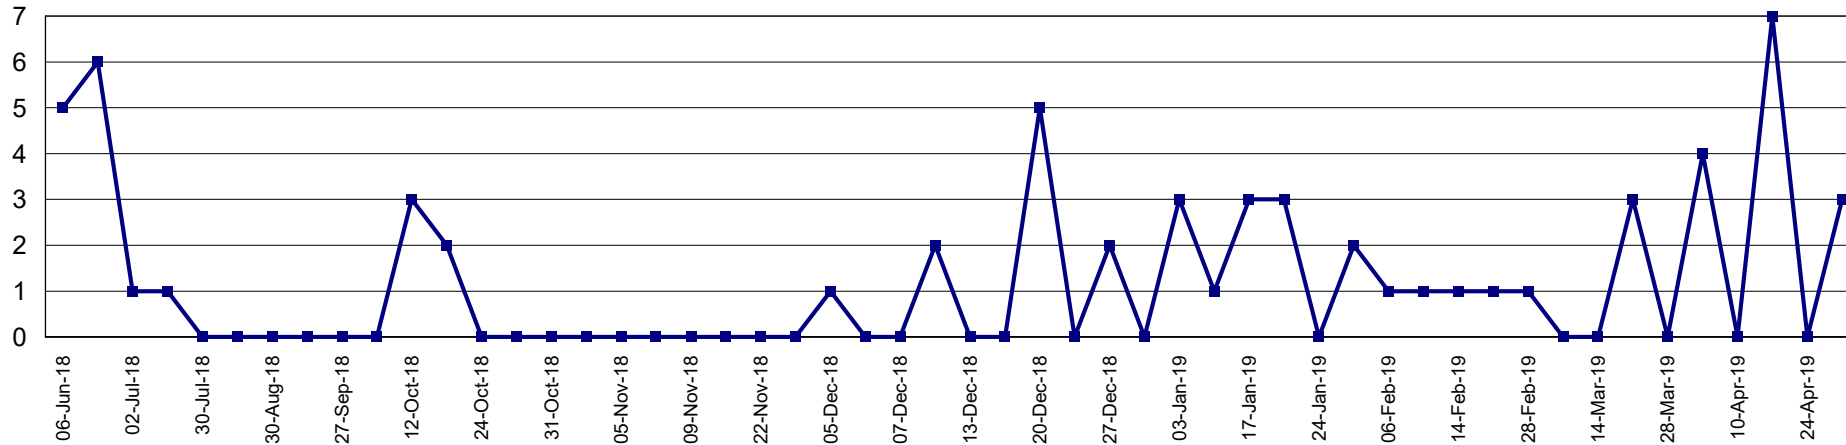

Trap Readings (Totals)

Print Date: 14-May-2019

Date Range: 1-Jun-2018 to 31-May-2019

Page 4 of 18

Pest Service: QFF GMV

District: G07 - Tatura Rural

Pest Service: QFF GMV

District: G08 - Tatura Urban