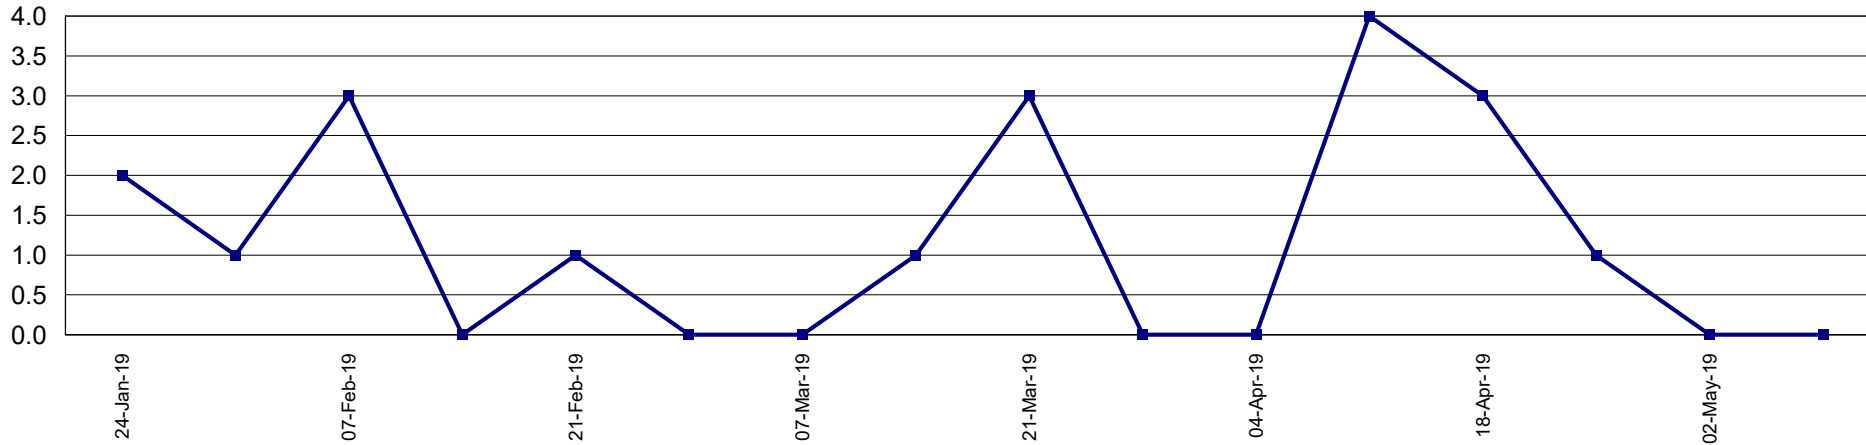

Trap Readings (Totals)

Print Date: 14-May-2019

Date Range: 1-Jun-2018 to 31-May-2019

Page 11 of 18

Pest Service: QFF GMV

District: GE - Katunga Urban

Pest Service: QFF GMV

District: GE - Kyabram Urban