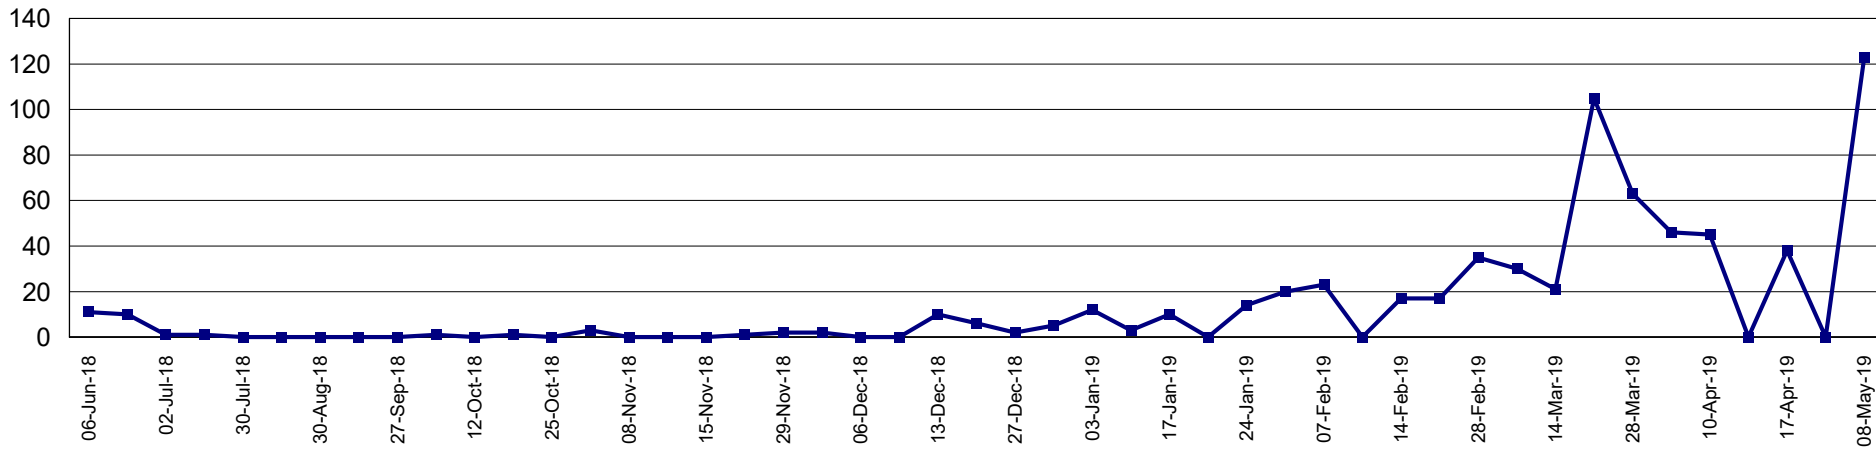

Trap Readings (Totals)

Print Date: 14-May-2019

Date Range: 1-Jun-2018 to 31-May-2019

Page 3 of 18

Pest Service: QFF GMV

District: G05 - Bunbartha

Pest Service: QFF GMV

District: G06 - Ardmona