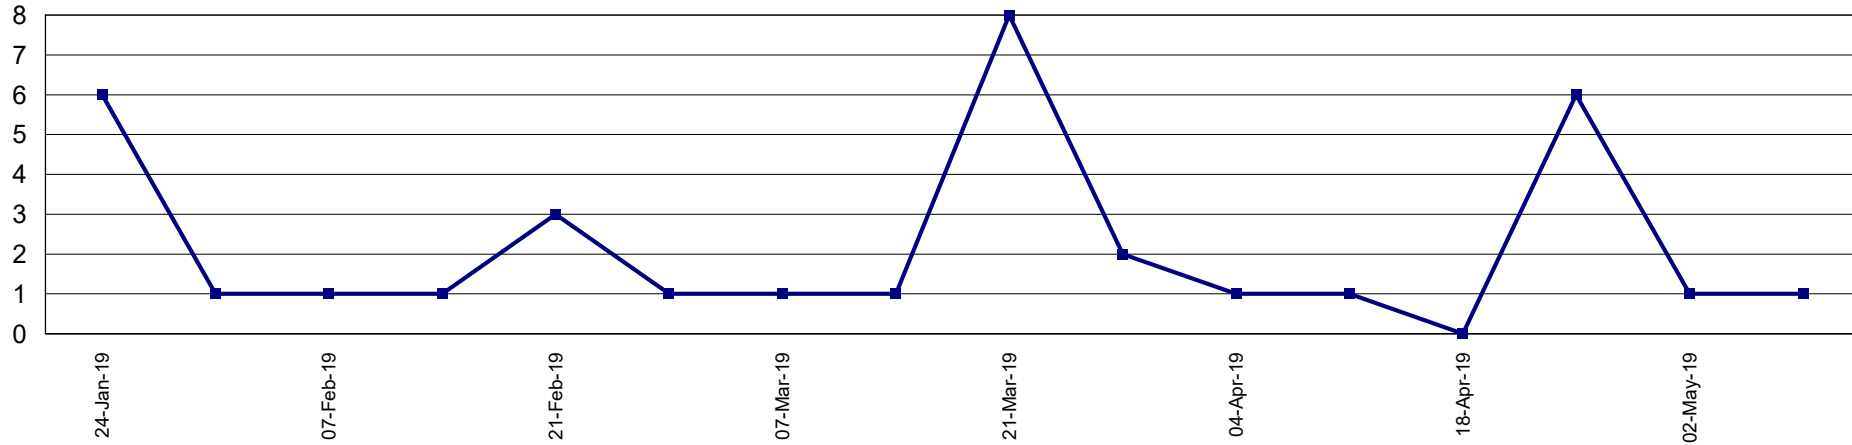

Trap Readings (Totals)

Print Date: 14-May-2019

Date Range: 1-Jun-2018 to 31-May-2019

Page 16 of 18

Pest Service: QFF GMV

District: GE - Yarrawonga Urba

Pest Service: QFF GMV

District: GE - Yarraweyah Urba