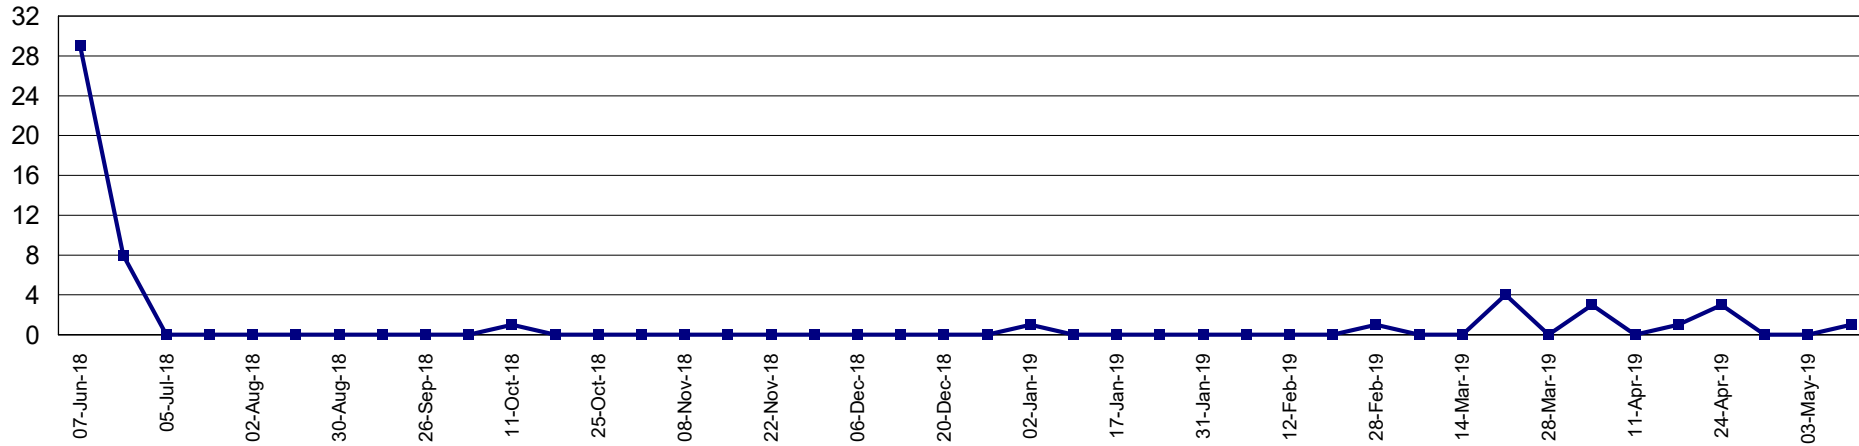

Trap Readings (Totals)

Print Date: 14-May-2019

Date Range: 1-Jun-2018 to 31-May-2019

Page 18 of 18

Pest Service: QFF GMV

District: M03 - Invergordon

Pest Service: QFF GMV

District: MHS - Cobram Urban