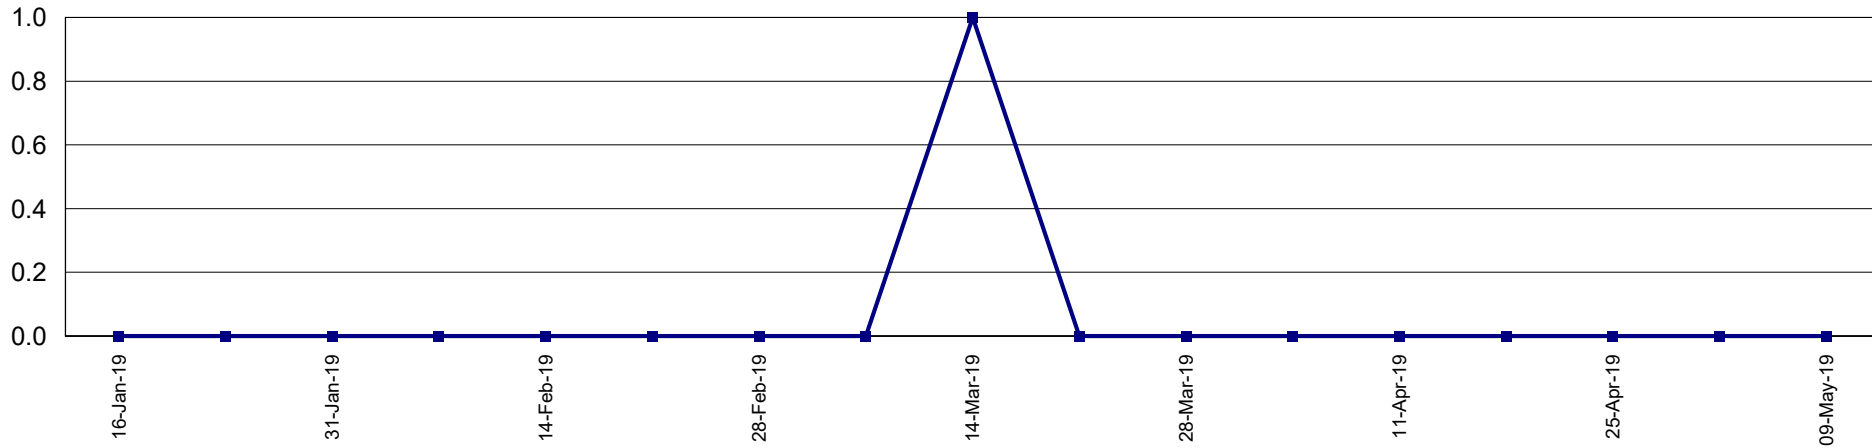

Trap Readings (Totals)

Print Date: 14-May-2019

Date Range: 1-Jun-2018 to 31-May-2019

Page 16 of 18

Pest Service: QFF GMV

District: GE - Yarrawonga Urba

Pest Service: QFF GMV

District: GE - Yarraweyah Urba