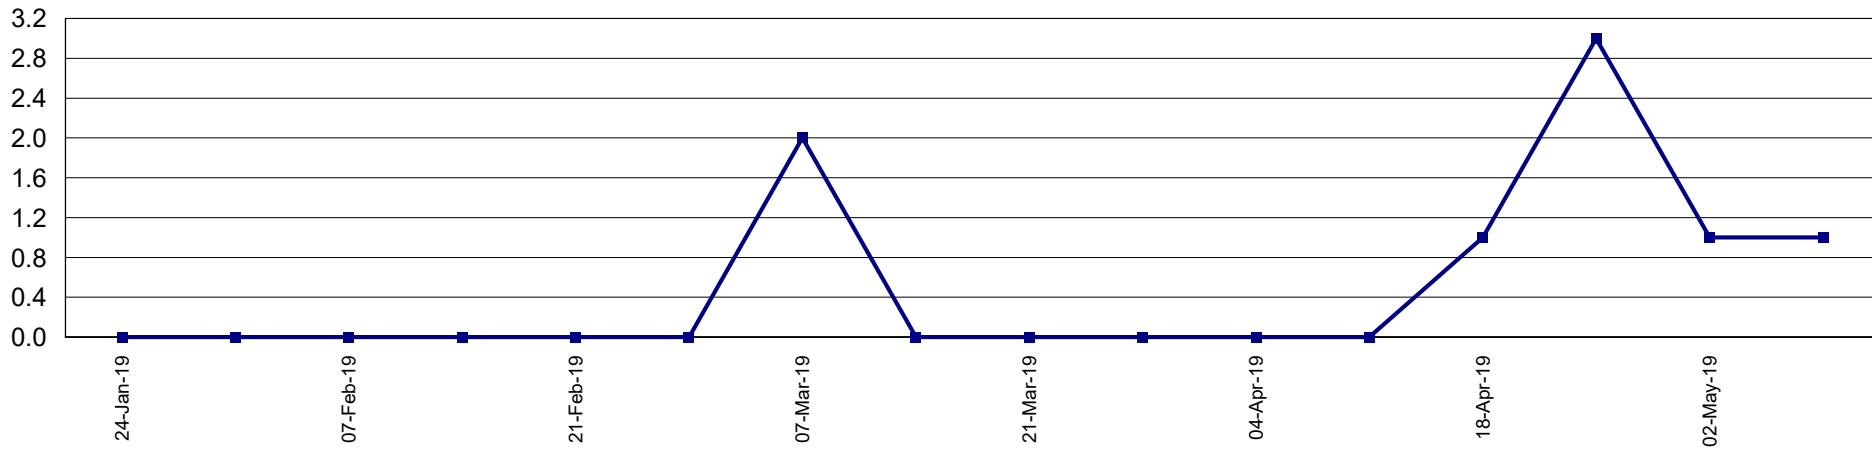

Trap Readings (Totals)

Print Date: 14-May-2019

Date Range: 1-Jun-2018 to 31-May-2019

Page 14 of 18

Pest Service: QFF GMV

District: GE - Strathmerton Ur

Pest Service: QFF GMV

District: GE - Tungamah Urban