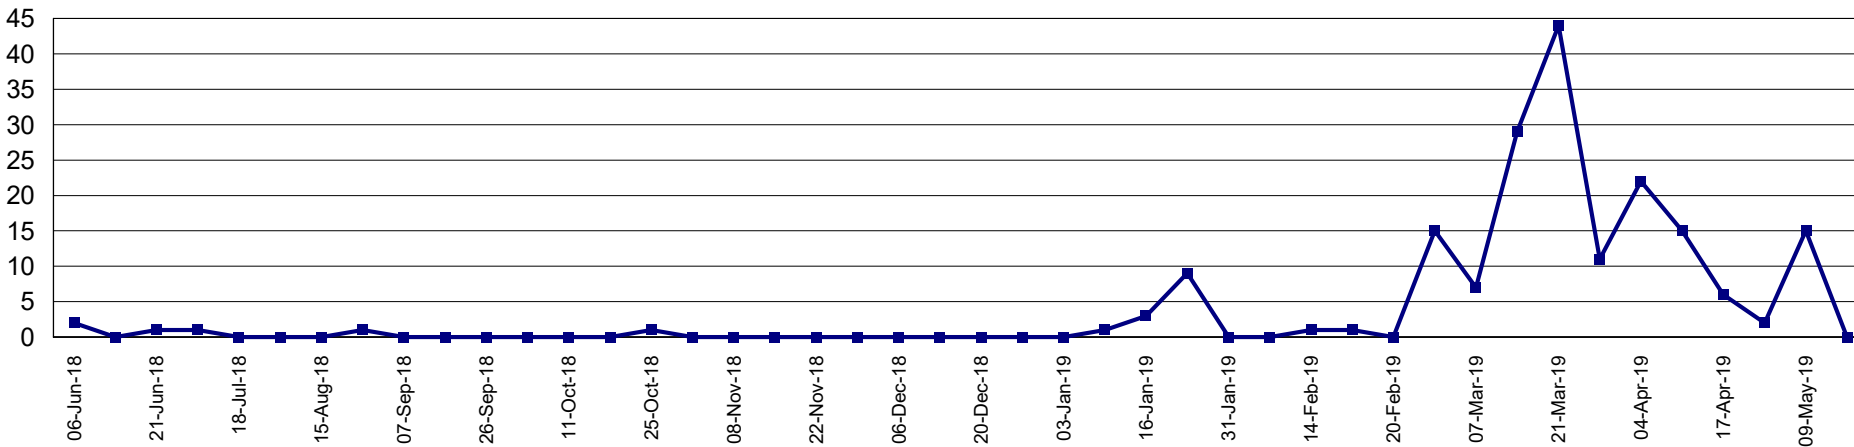

Trap Readings (Totals)

Print Date: 14-May-2019

Date Range: 1-Jun-2018 to 31-May-2019

Page 7 of 18

Pest Service: QFF GMV

District: G13 - SheppEast

Pest Service: QFF GMV

District: G14 - Grahamvale