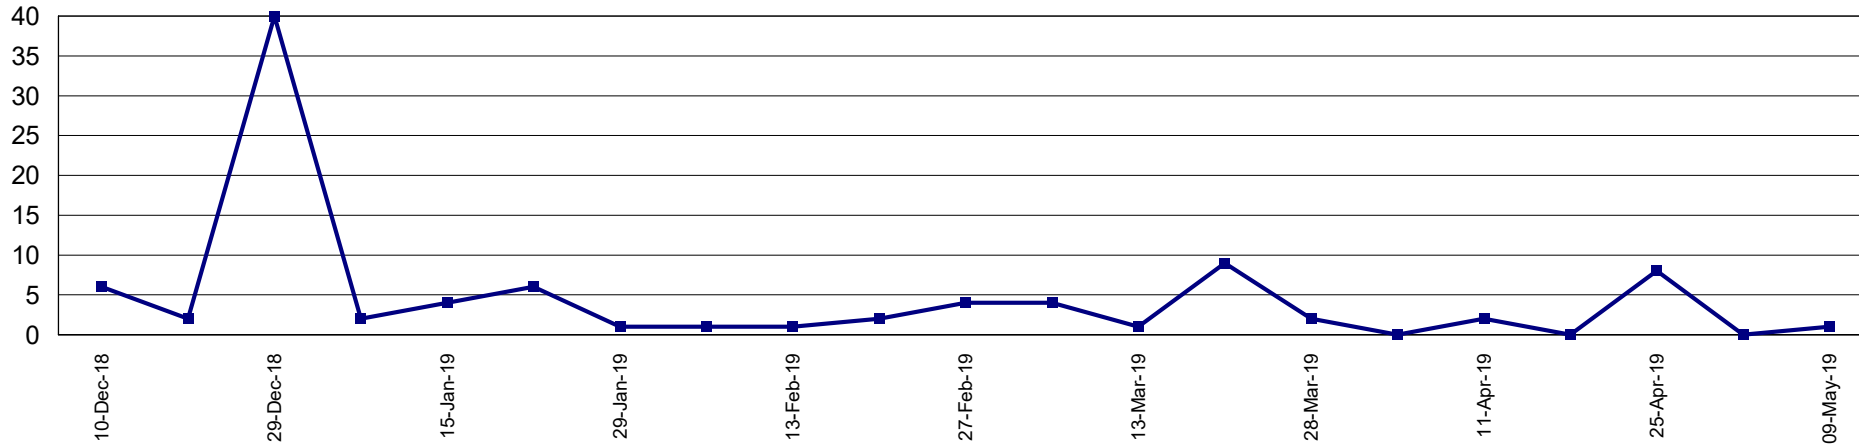

Trap Readings (Totals)

Print Date: 14-May-2019

Date Range: 1-Jun-2018 to 31-May-2019

Page 15 of 18

Pest Service: QFF GMV

District: GE - Violet Town Urb

Pest Service: QFF GMV

District: GE - Wunghnu Urban