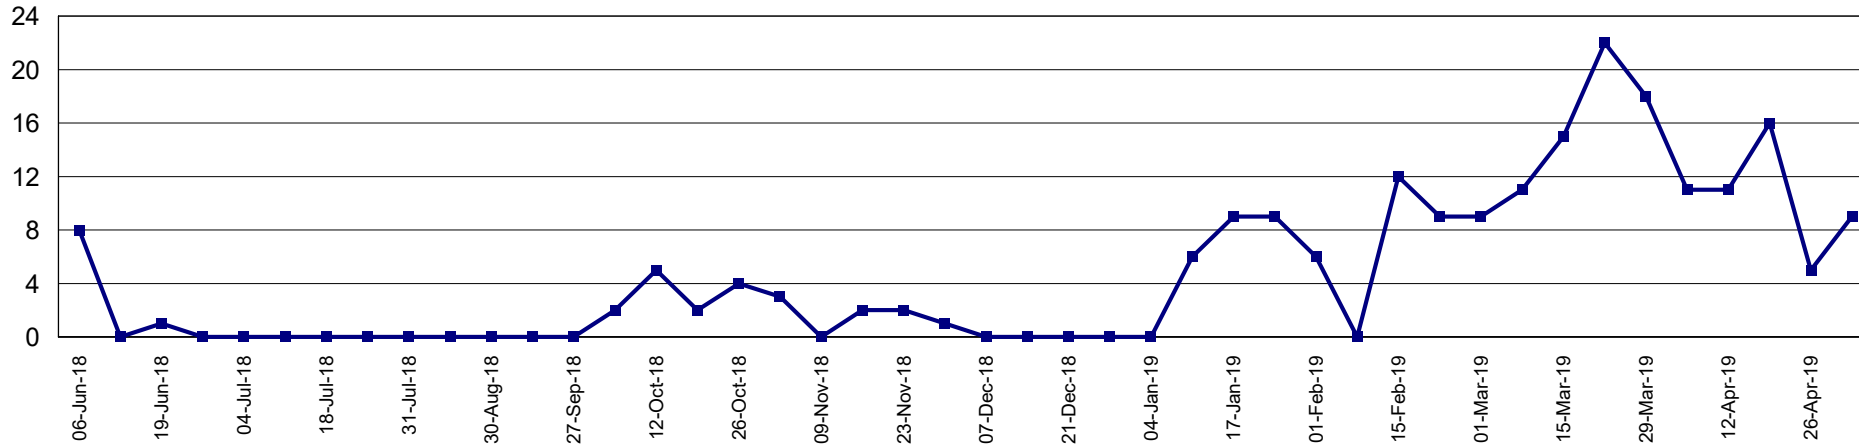

Trap Readings (Totals)

Print Date: 14-May-2019

Date Range: 1-Jun-2018 to 31-May-2019

Page 2 of 18

Pest Service: QFF GMV

District: G03 - Merrigum

Pest Service: QFF GMV

District: G04 - Undera