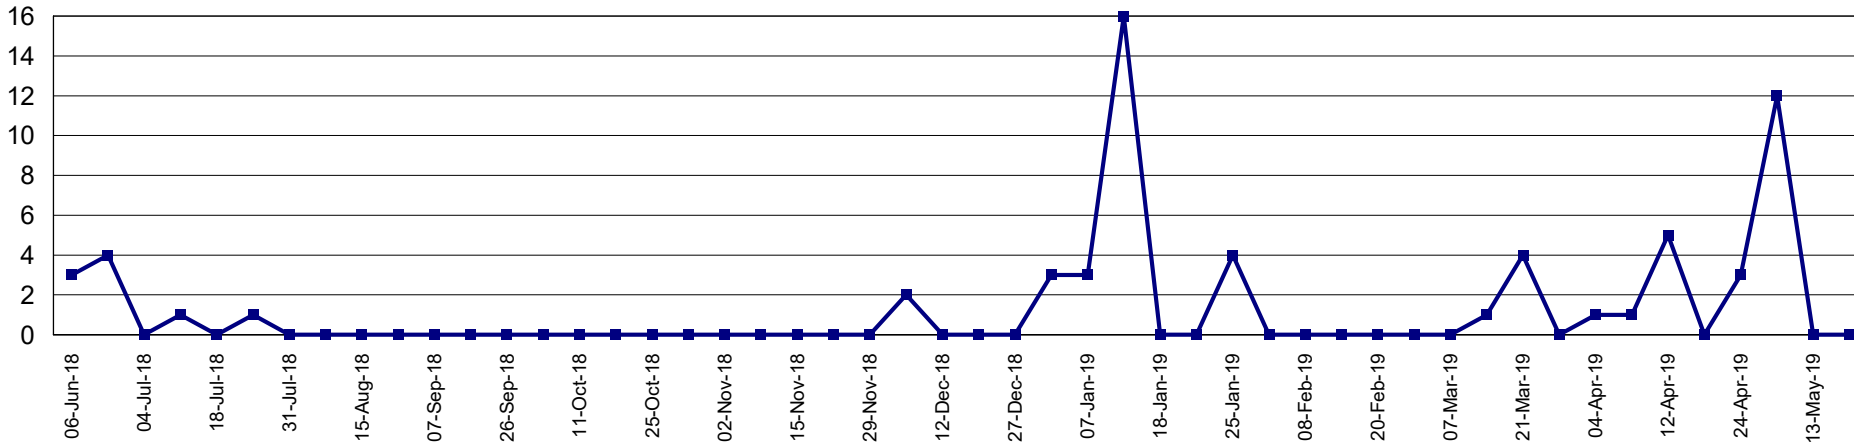

Trap Readings (Totals)

Print Date: 14-May-2019

Date Range: 1-Jun-2018 to 31-May-2019

Page 7 of 18

Pest Service: QFF GMV

District: G13 - SheppEast

Pest Service: QFF GMV

District: G14 - Grahamvale