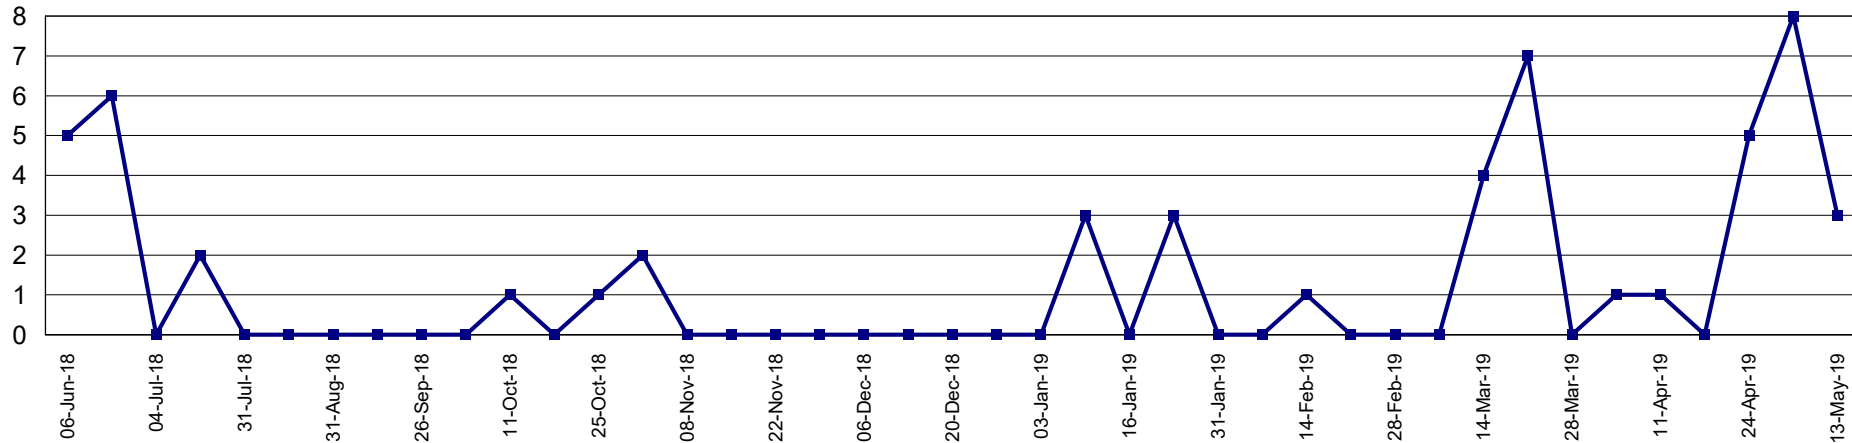

Trap Readings (Totals)

Print Date: 14-May-2019

Date Range: 1-Jun-2018 to 31-May-2019

Page 3 of 18

Pest Service: QFF GMV

District: G05 - Bunbartha

Pest Service: QFF GMV

District: G06 - Ardmona