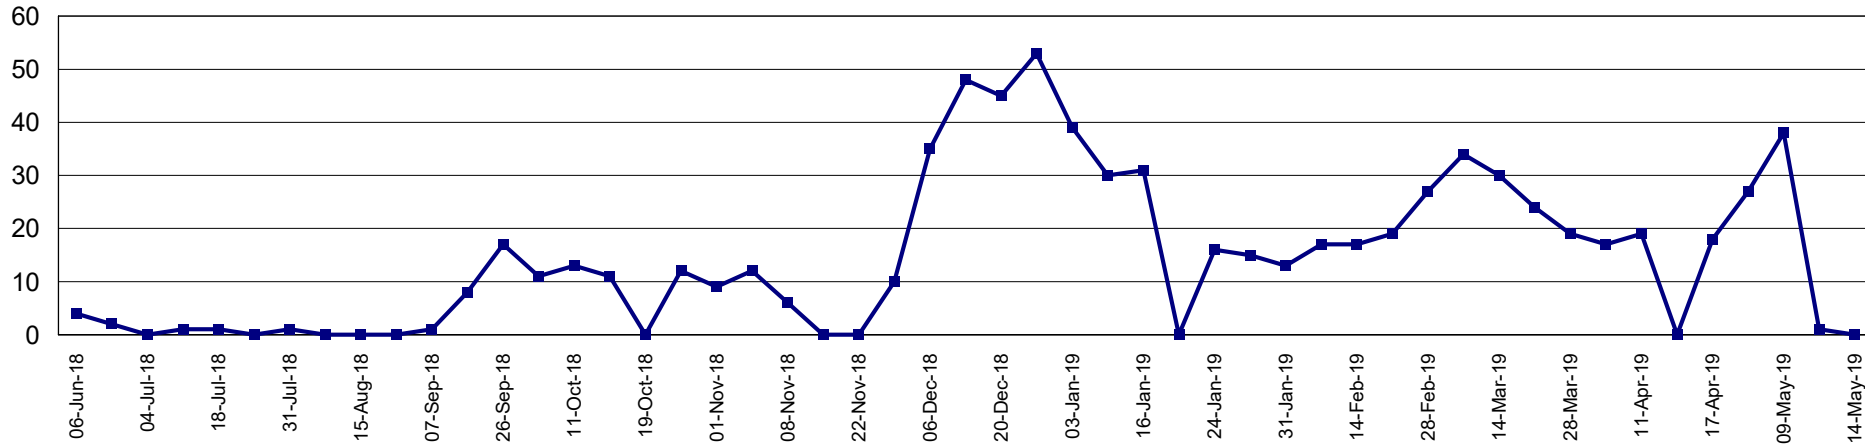

Trap Readings (Totals)

Print Date: 14-May-2019

Date Range: 1-Jun-2018 to 31-May-2019

Page 8 of 18

Pest Service: QFF GMV

District: G15 - Shepp Urban

Pest Service: QFF GMV

District: GE - Avenel Urban