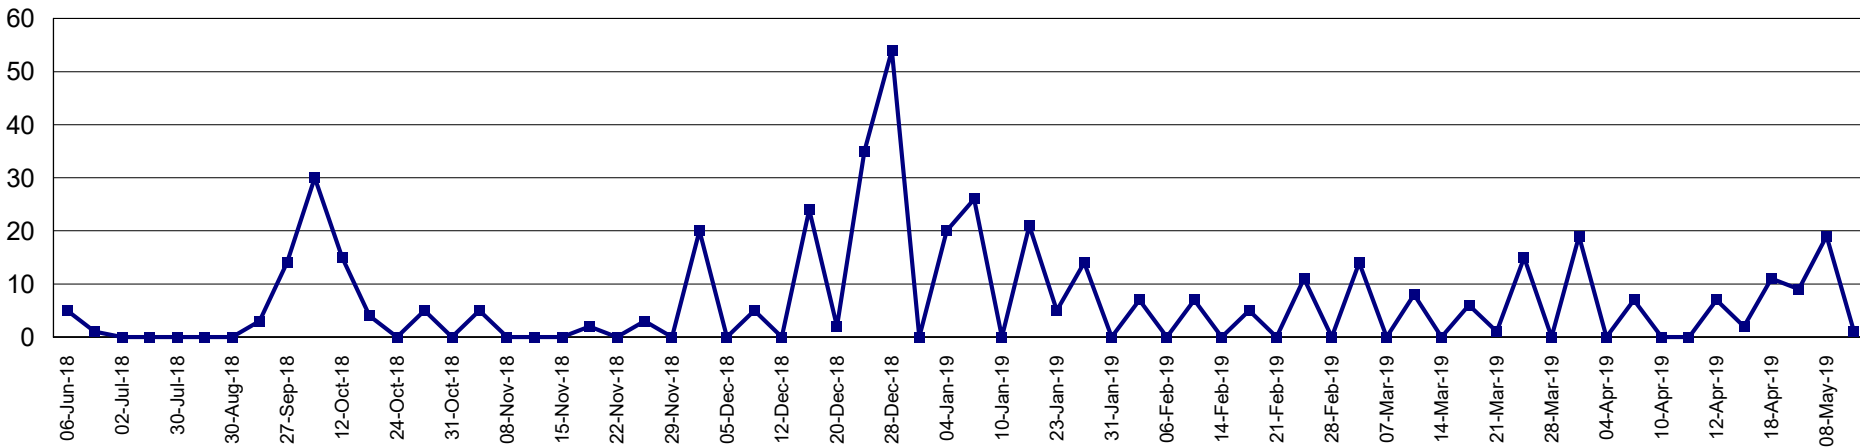

Trap Readings (Totals)

Print Date: 14-May-2019

Date Range: 1-Jun-2018 to 31-May-2019

Page 5 of 18

Pest Service: QFF GMV

District: G09 - Toolamba

Pest Service: QFF GMV

District: G10 - Mooroopna