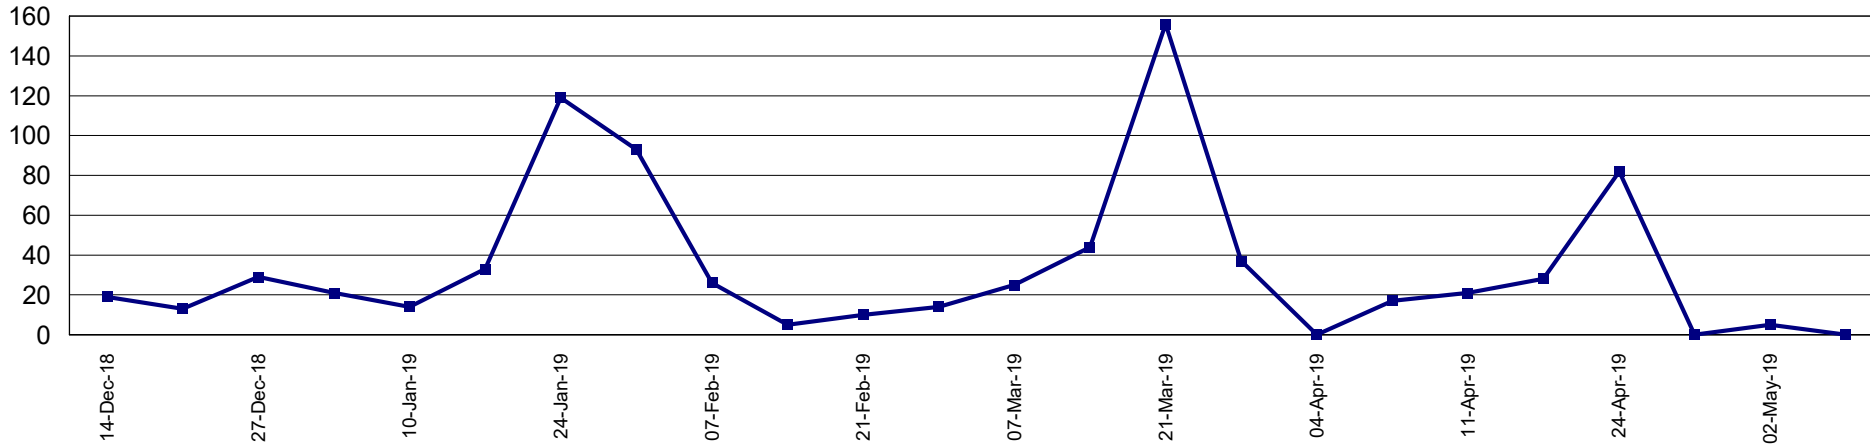

Trap Readings (Totals)

Print Date: 14-May-2019

Date Range: 1-Jun-2018 to 31-May-2019

Page 9 of 18

Pest Service: QFF GMV

District: GE - Cobram Urban

Pest Service: QFF GMV

District: GE - Echuca Urban