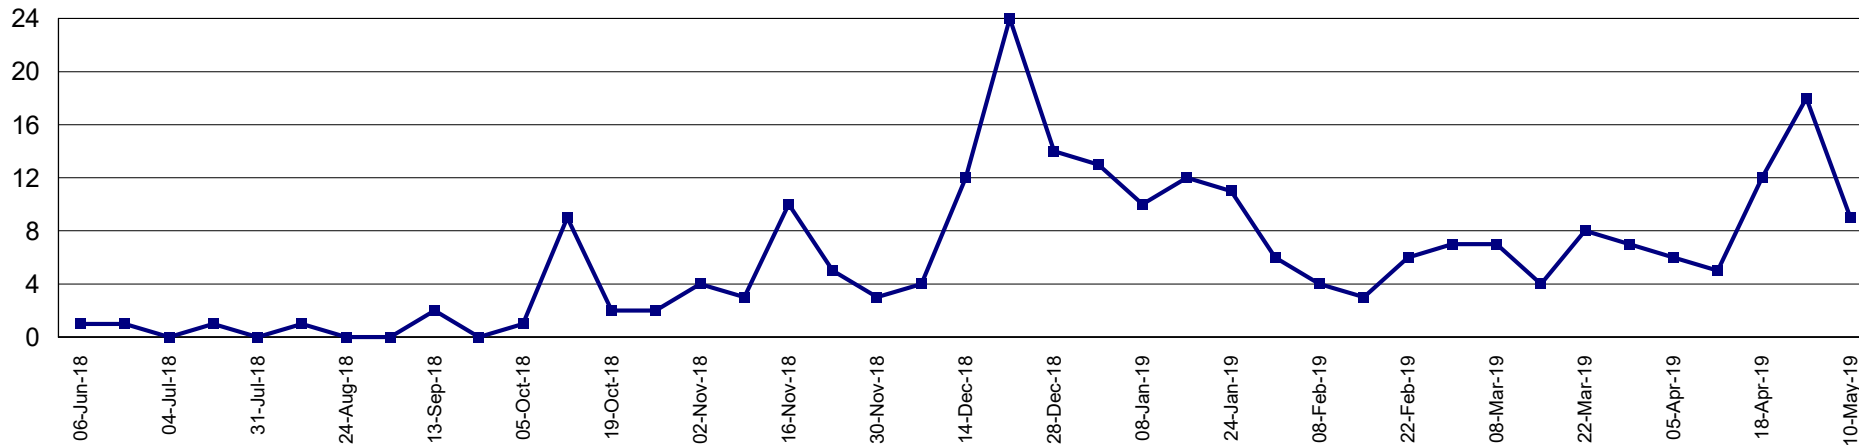

Trap Readings (Totals)

Print Date: 14-May-2019

Date Range: 1-Jun-2018 to 31-May-2019

Page 4 of 18

Pest Service: QFF GMV

District: G07 - Tatura Rural

Pest Service: QFF GMV

District: G08 - Tatura Urban