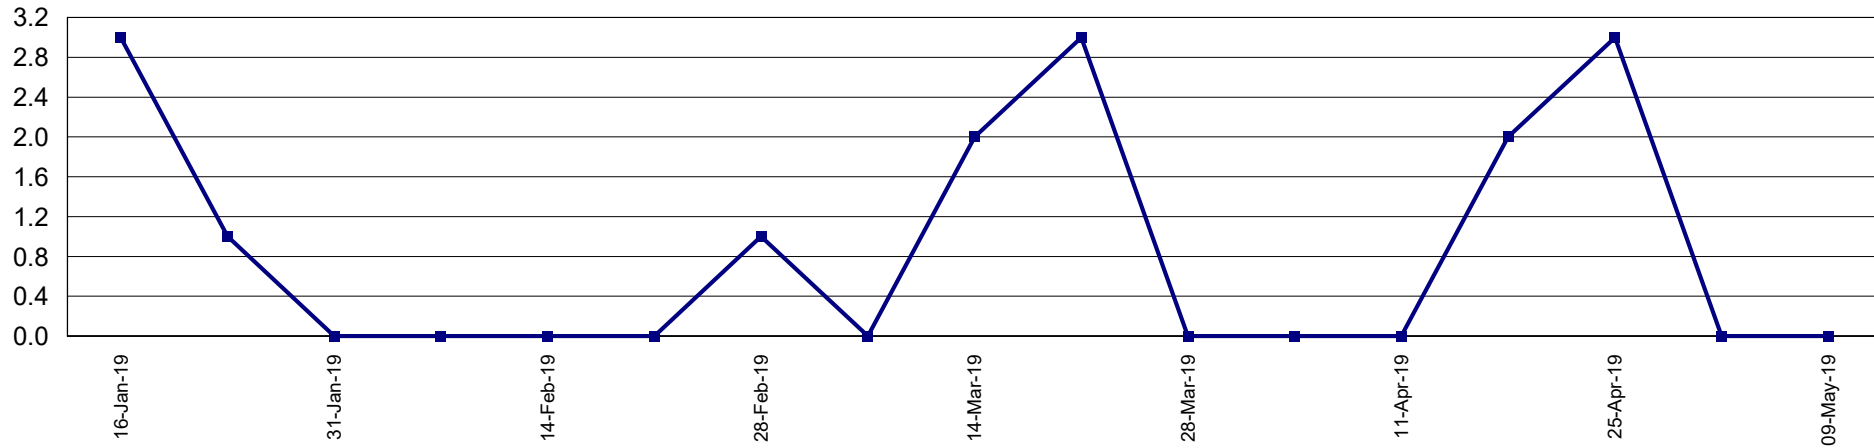

Trap Readings (Totals)

Print Date: 14-May-2019

Date Range: 1-Jun-2018 to 31-May-2019

Page 10 of 18

Pest Service: QFF GMV

District: GE - Euroa Urban

Pest Service: QFF GMV

District: GE - Katamatite Urba