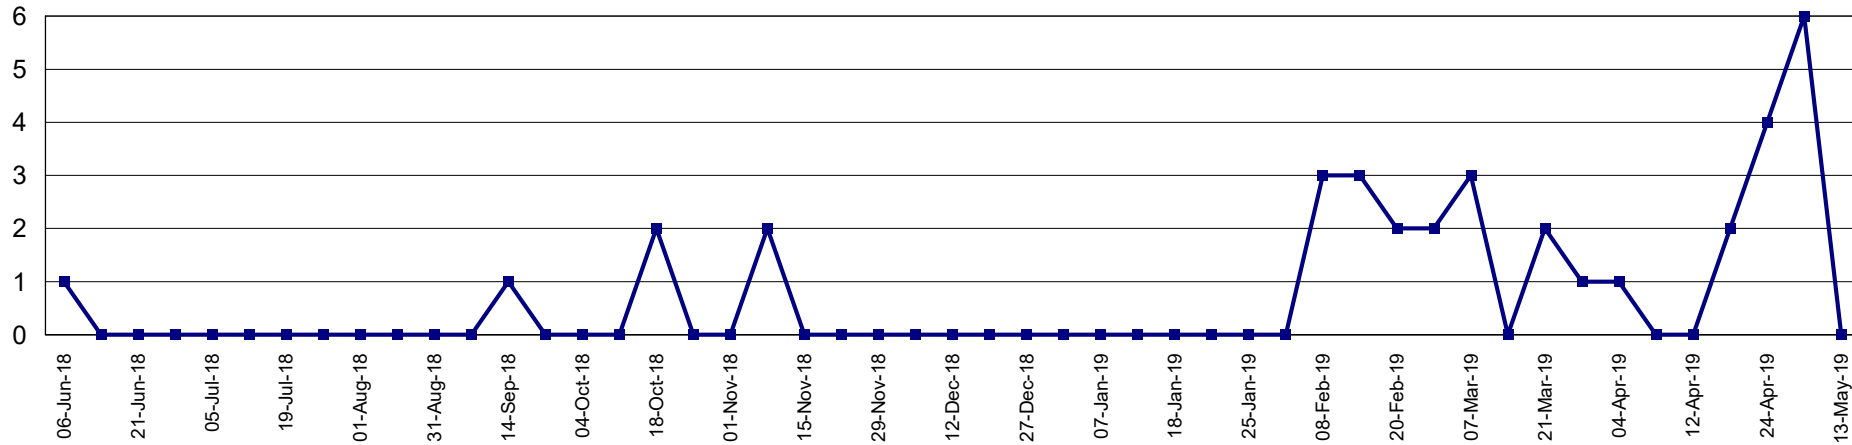

Trap Readings (Totals)

Print Date: 14-May-2019

Date Range: 1-Jun-2018 to 31-May-2019

Page 6 of 18

Pest Service: QFF GMV

District: G11 - Shepp Rural

Pest Service: QFF GMV

District: G12 - Orrvale