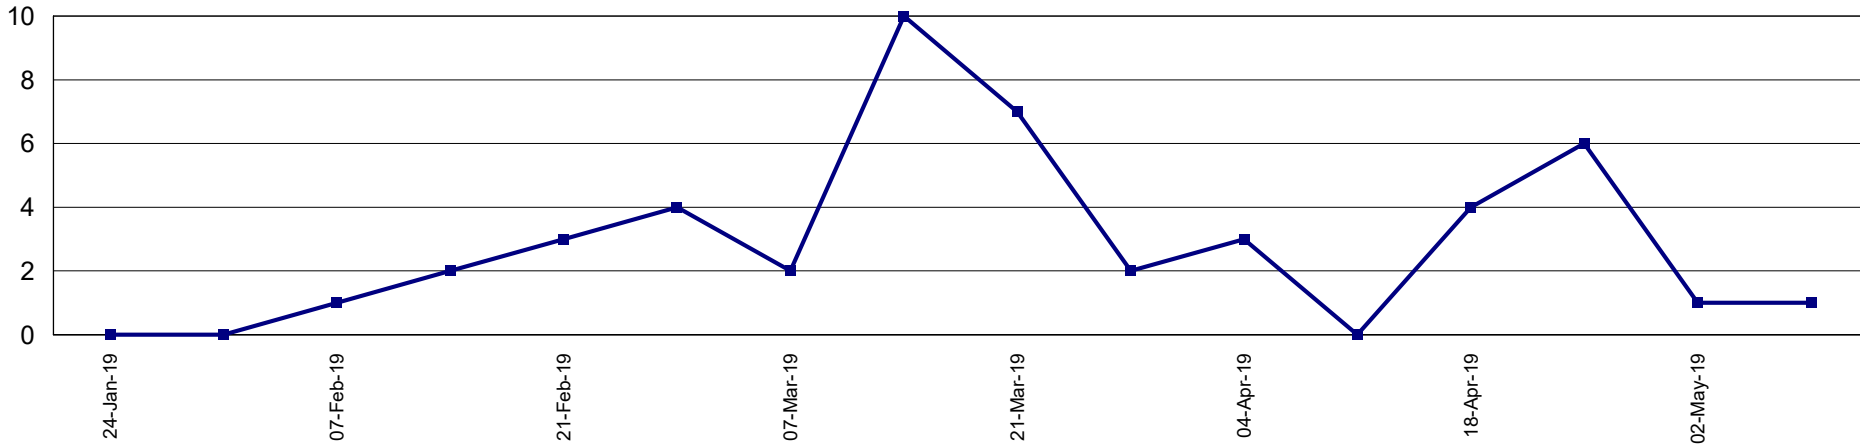

Trap Readings (Totals)

Print Date: 14-May-2019

Date Range: 1-Jun-2018 to 31-May-2019

Page 14 of 18

Pest Service: QFF GMV

District: GE - Strathmerton Ur

Pest Service: QFF GMV

District: GE - Tungamah Urban

Trap Readings (Totals)

Print Date: 14-May-2019

Date Range: 1-Jun-2018 to 31-May-2019

Page 15 of 18

Pest Service: QFF GMV

District: GE - Violet Town Urb

Pest Service: QFF GMV

District: GE - Wunghnu Urban