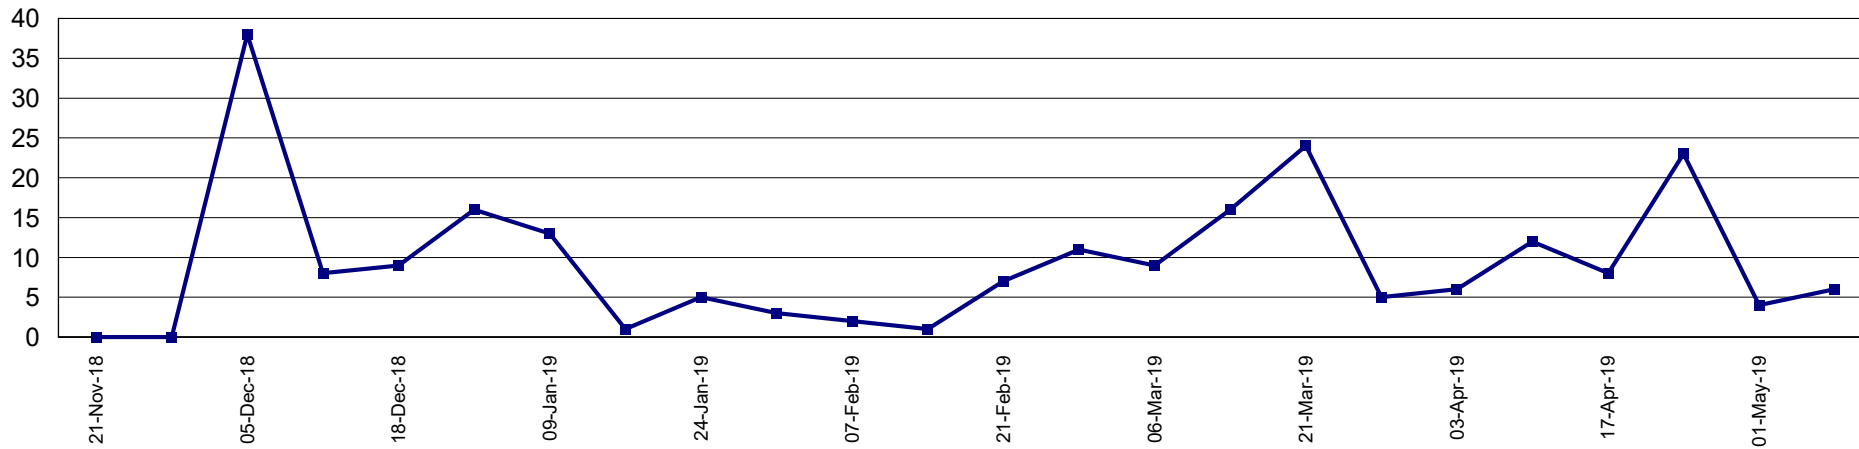

Trap Readings (Totals)

Print Date: 14-May-2019

Date Range: 1-Jun-2018 to 31-May-2019

Page 11 of 18

Pest Service: QFF GMV

District: GE - Katunga Urban

Pest Service: QFF GMV

District: GE - Kyabram Urban