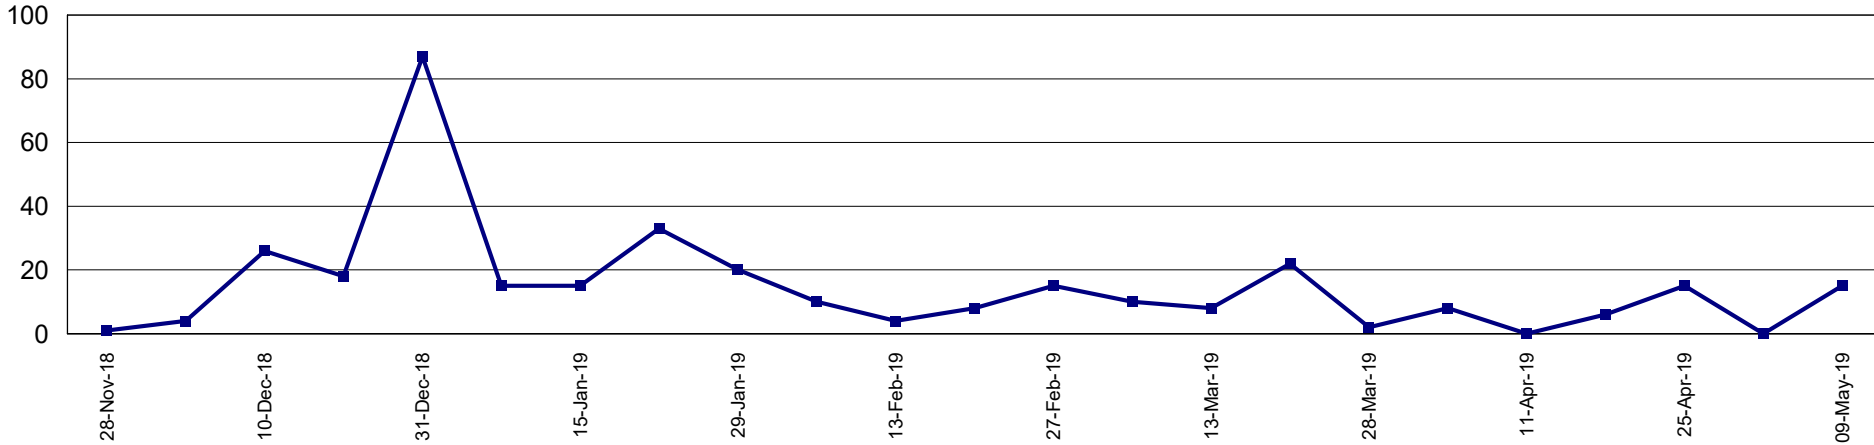

Trap Readings (Totals)

Print Date: 14-May-2019

Date Range: 1-Jun-2018 to 31-May-2019

Page 10 of 18

Pest Service: QFF GMV

District: GE - Euroa Urban

Pest Service: QFF GMV

District: GE - Katamatite Urba