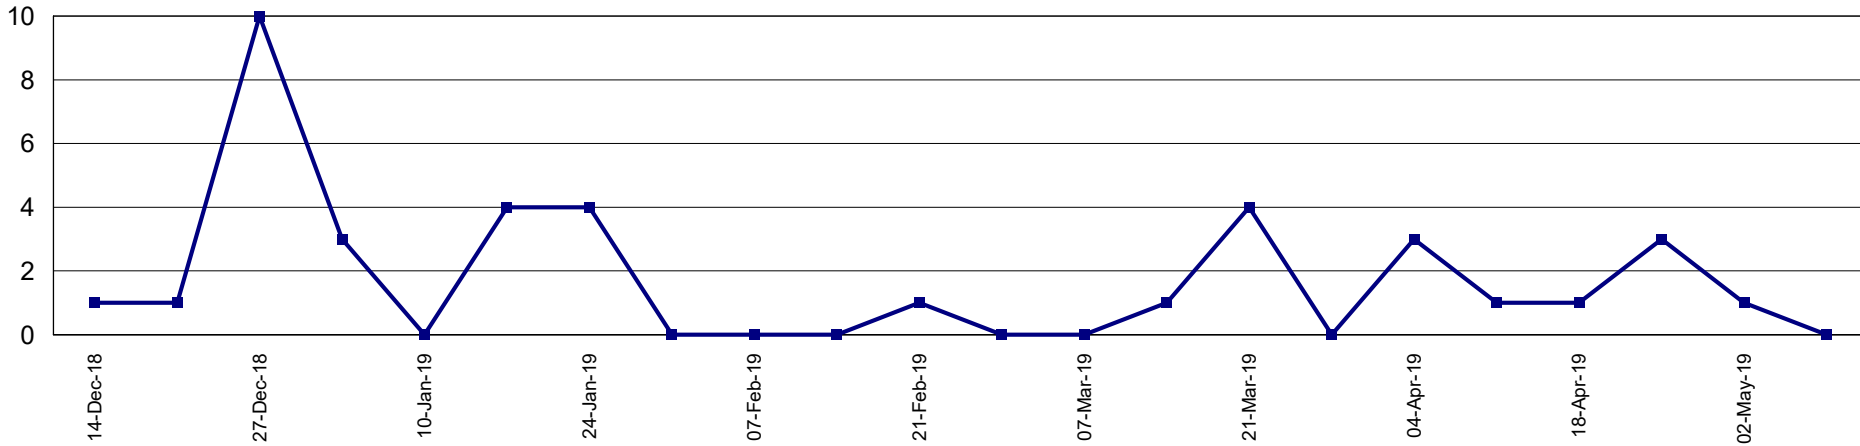

Trap Readings (Totals)

Print Date: 14-May-2019

Date Range: 1-Jun-2018 to 31-May-2019

Page 13 of 18

Pest Service: QFF GMV

District: GE - Numurkah Urban

Pest Service: QFF GMV

District: GE - Shepparton Urba