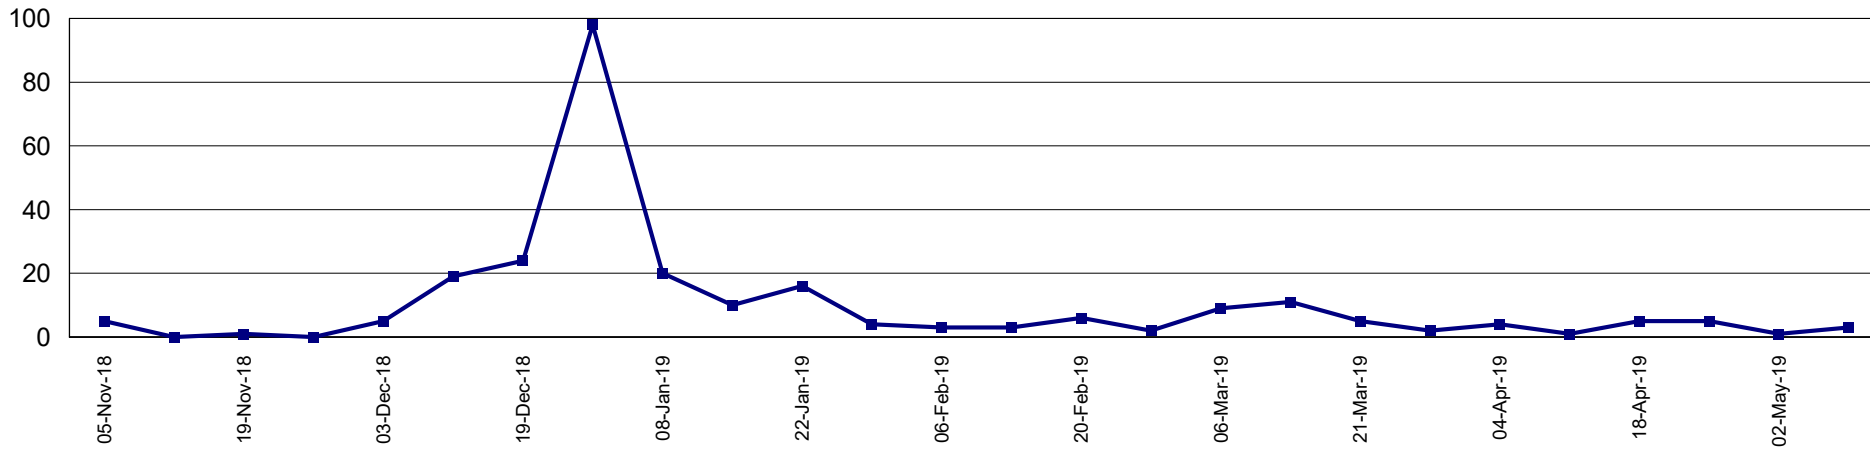

Trap Readings (Totals)

Print Date: 14-May-2019

Date Range: 1-Jun-2018 to 31-May-2019

Page 12 of 18

Pest Service: QFF GMV

District: GE - Nagambie Rural

Pest Service: QFF GMV

District: GE - Nagambie Urban