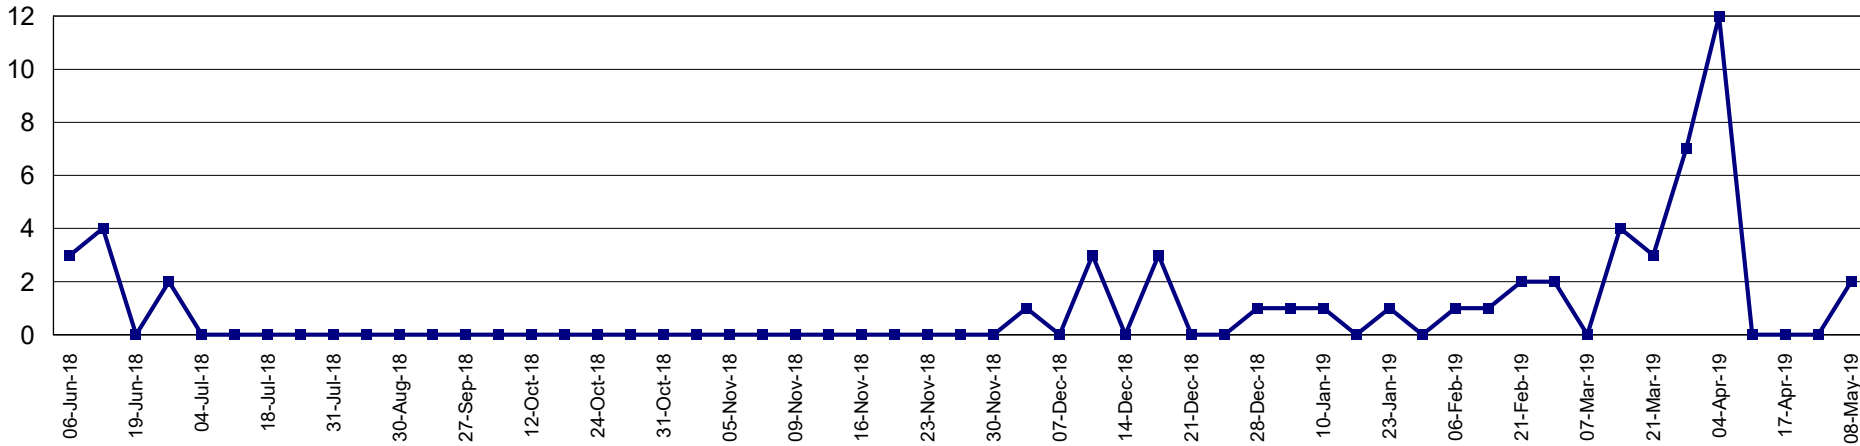

Trap Readings (Totals)

Print Date: 14-May-2019

Date Range: 1-Jun-2018 to 31-May-2019

Page 5 of 18

Pest Service: QFF GMV

District: G09 - Toolamba

Pest Service: QFF GMV

District: G10 - Mooroopna