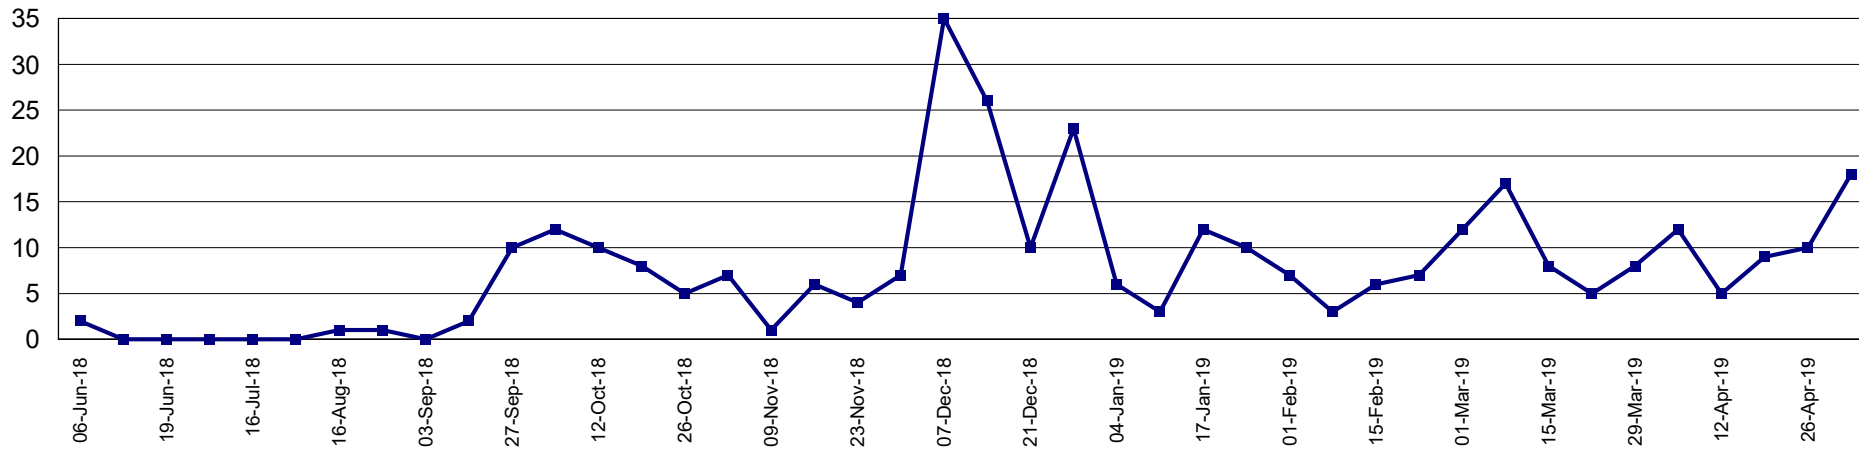

Trap Readings (Totals)

Print Date: 14-May-2019

Date Range: 1-Jun-2018 to 31-May-2019

Page 1 of 18

Pest Service: QFF GMV

District: G01 - Kyabram Rural

Pest Service: QFF GMV

District: G02 - Kyabram Urban