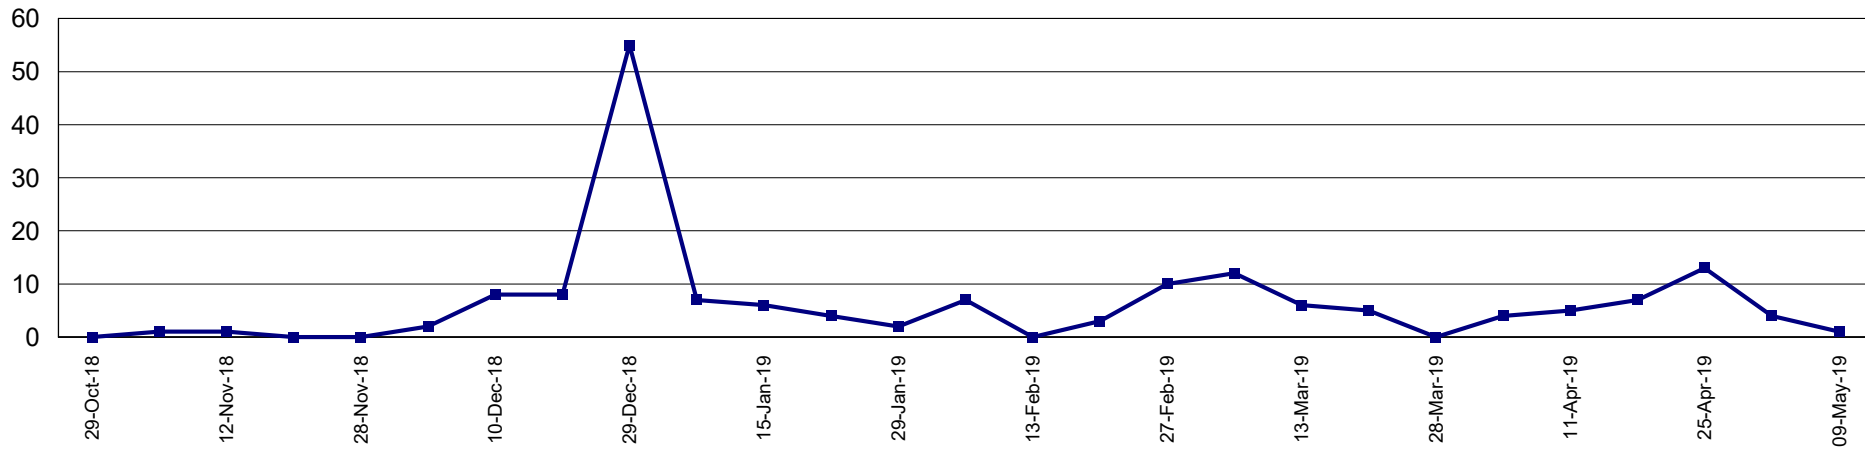

Trap Readings (Totals)

Print Date: 14-May-2019

Date Range: 1-Jun-2018 to 31-May-2019

Page 8 of 18

Pest Service: QFF GMV

District: G15 - Shepp Urban

Pest Service: QFF GMV

District: GE - Avenel Urban