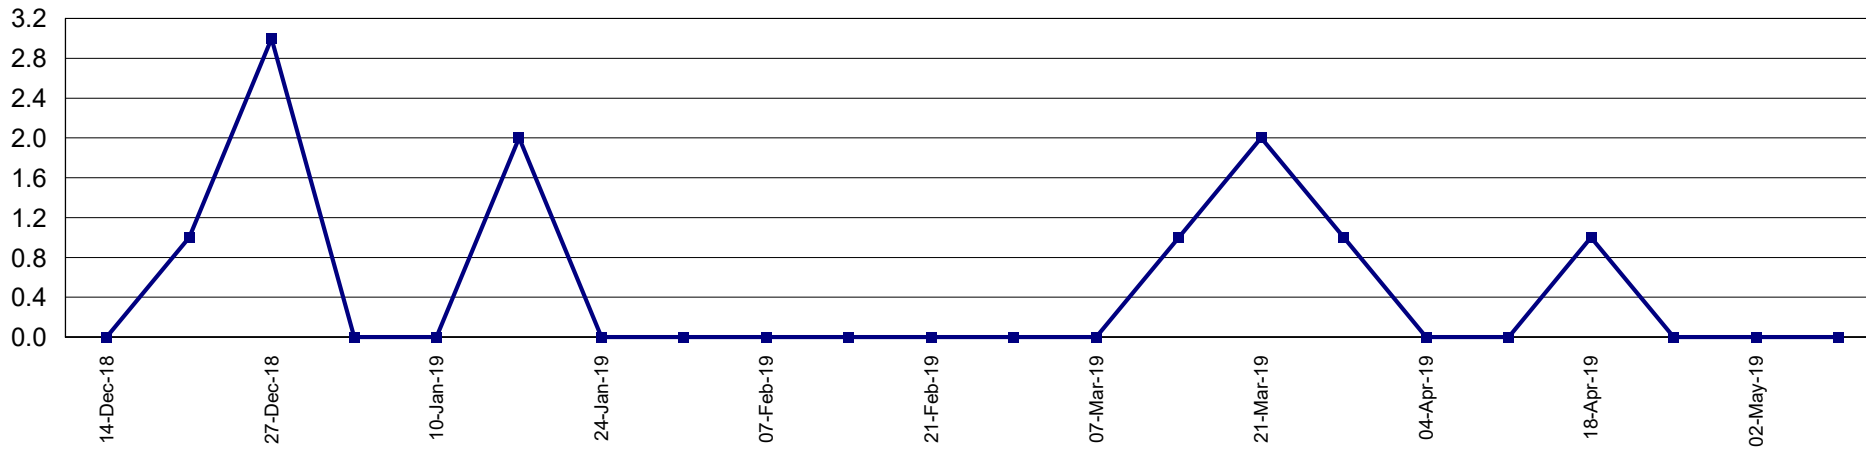

Trap Readings (Totals)

Print Date: 14-May-2019

Date Range: 1-Jun-2018 to 31-May-2019

Page 15 of 18

Pest Service: QFF GMV

District: GE - Violet Town Urb

Pest Service: QFF GMV

District: GE - Wunghnu Urban