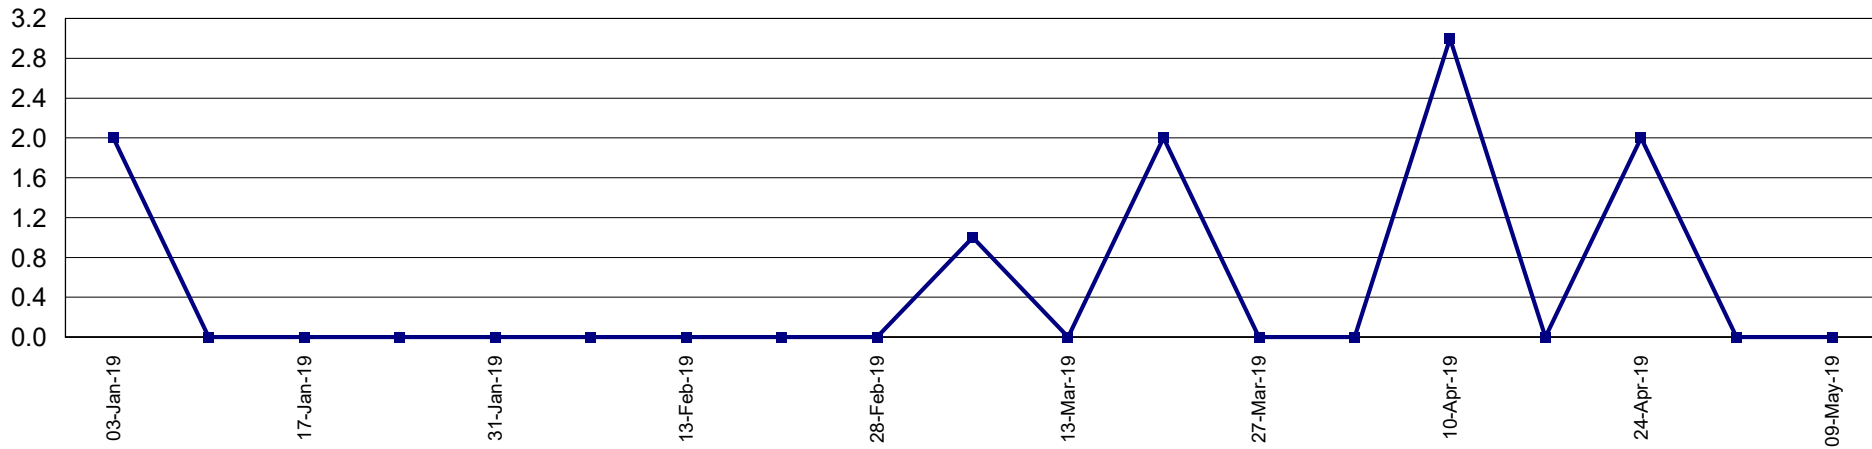

Trap Readings (Totals)

Print Date: 14-May-2019

Date Range: 1-Jun-2018 to 31-May-2019

Page 13 of 18

Pest Service: QFF GMV

District: GE - Numurkah Urban

Pest Service: QFF GMV

District: GE - Shepparton Urba