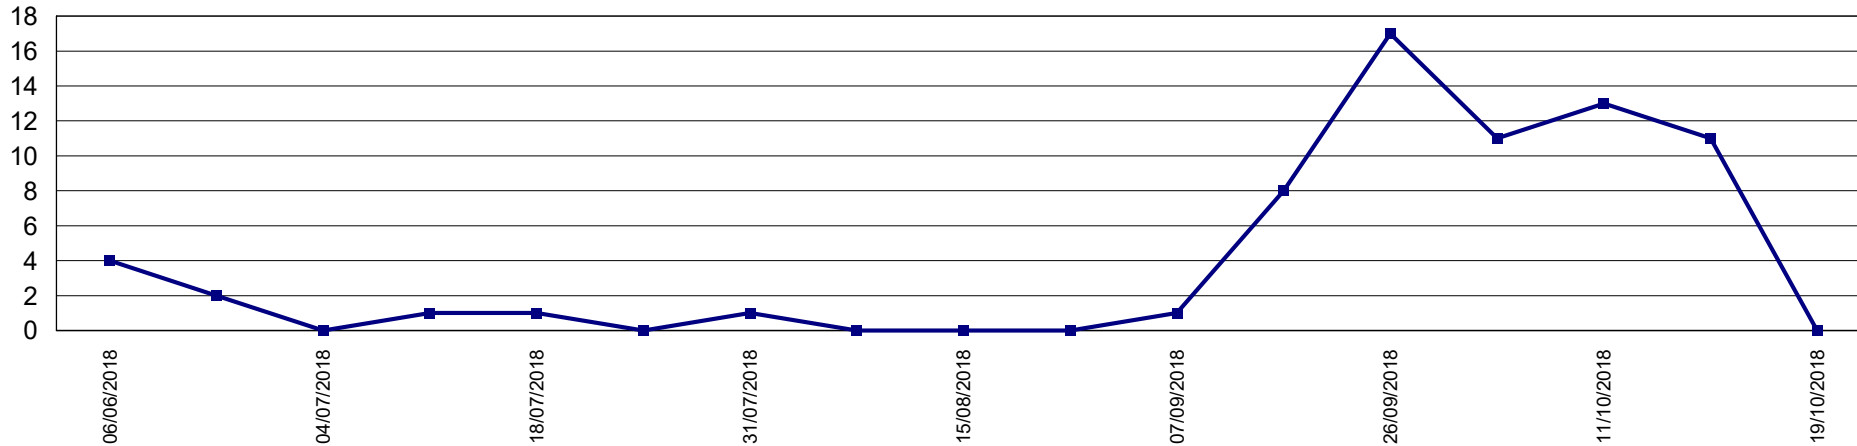

Trap Readings (Totals)

Print Date: 22-Oct-2018

Date Range: 1-Jun-2018 to 31-May-2019

Page 8 of 9

Pest Service: QFF GMV

District: G15 - Shepp Urban

Pest Service: QFF GMV

District: M01 - Cobram Urban