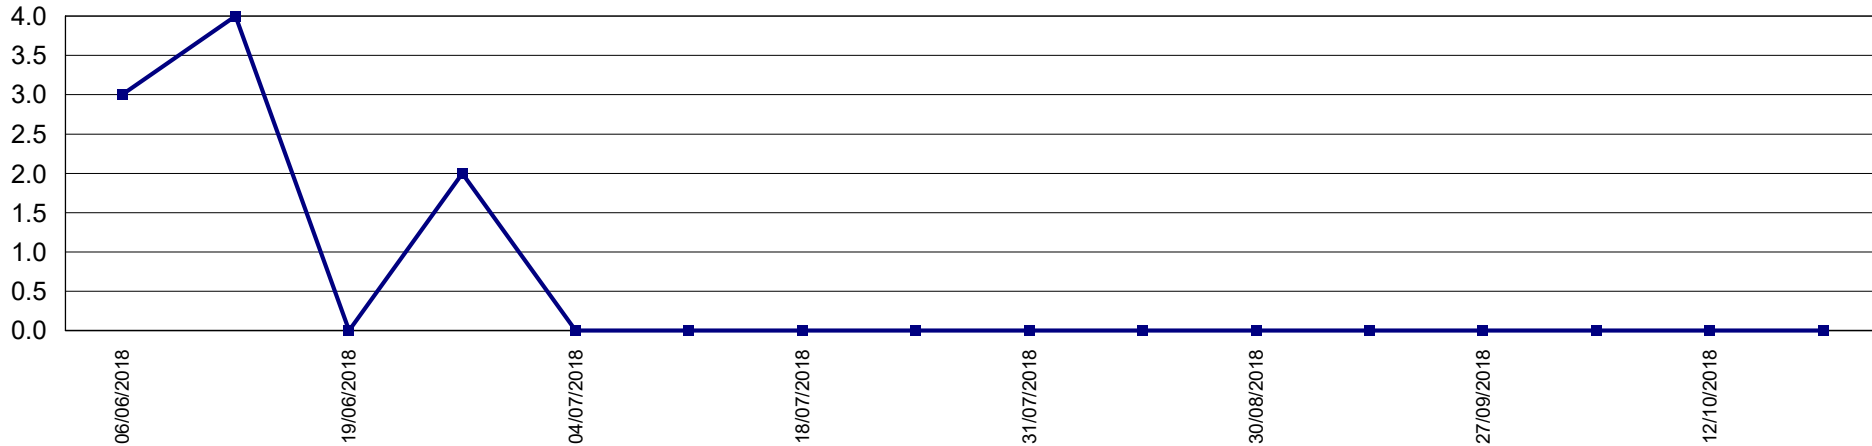

Trap Readings (Totals)

Print Date: 22-Oct-2018

Date Range: 1-Jun-2018 to 31-May-2019

Page 5 of 9

Pest Service: QFF GMV

District: G09 - Toolamba

Pest Service: QFF GMV

District: G10 - Mooroopna