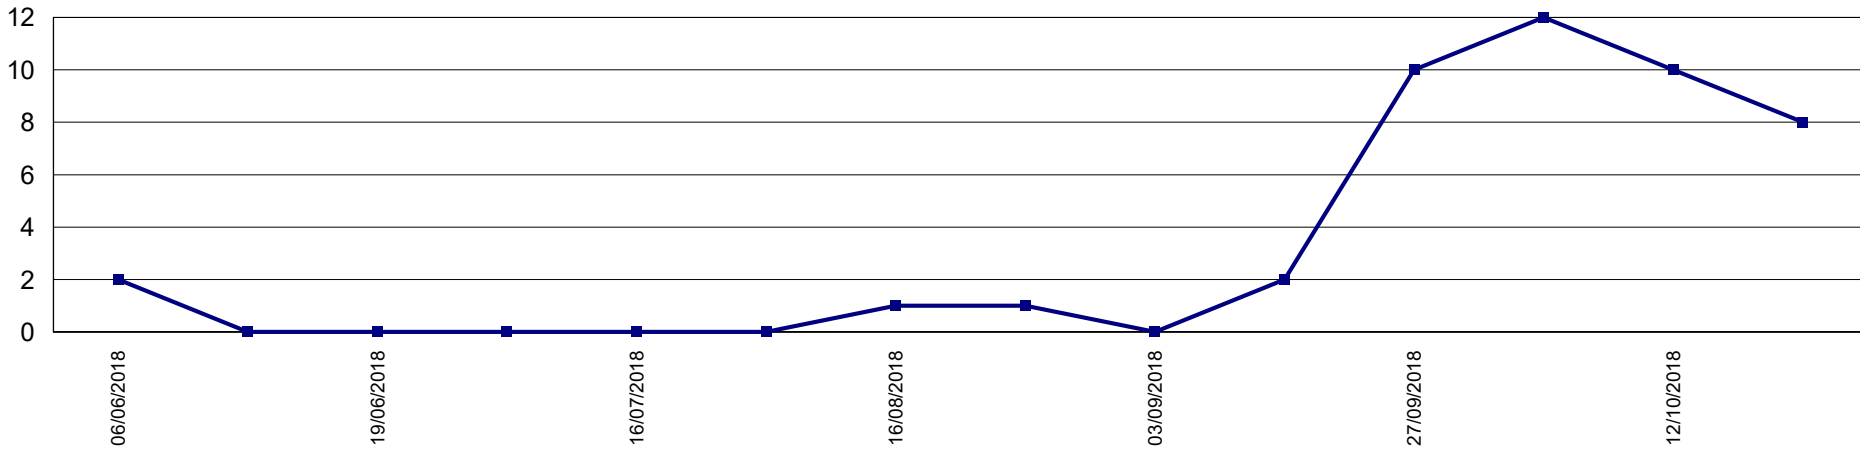

Trap Readings (Totals)

Print Date: 22-Oct-2018

Date Range: 1-Jun-2018 to 31-May-2019

Page 2 of 9

Pest Service: QFF GMV

District: G03 - Merrigum

Pest Service: QFF GMV

District: G04 - Undera