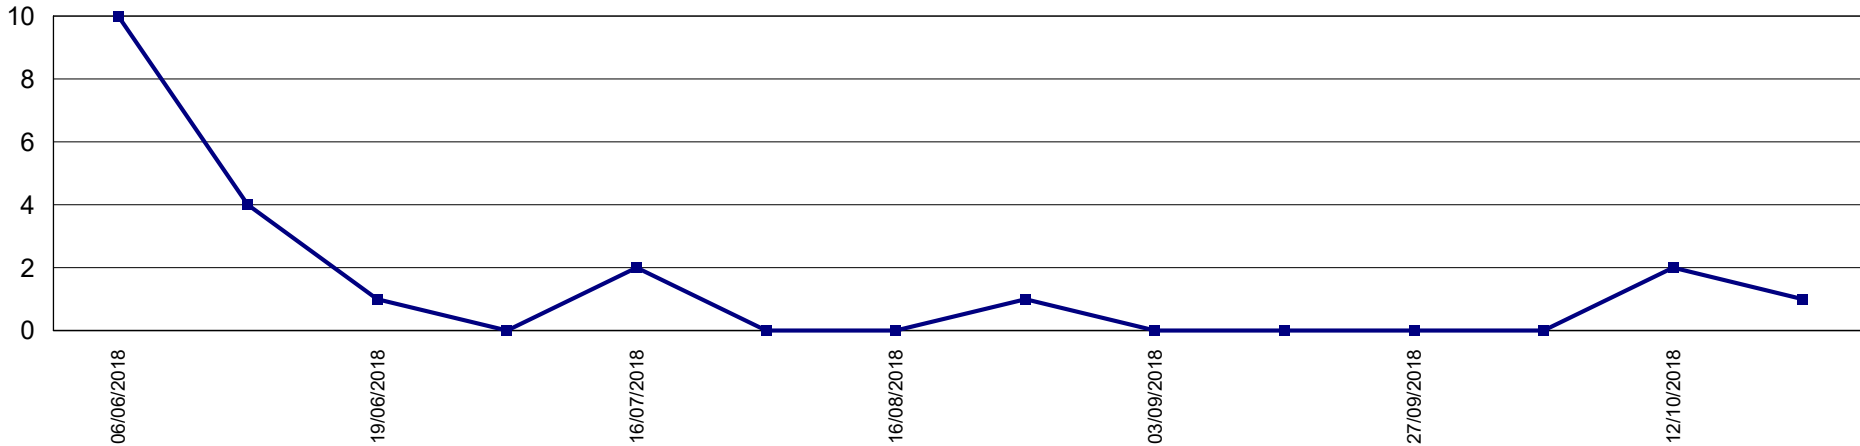

Trap Readings (Totals)

Print Date: 22-Oct-2018

Date Range: 1-Jun-2018 to 31-May-2019

Page 1 of 9

Pest Service: QFF GMV

District: G01 - Kyabram Rural