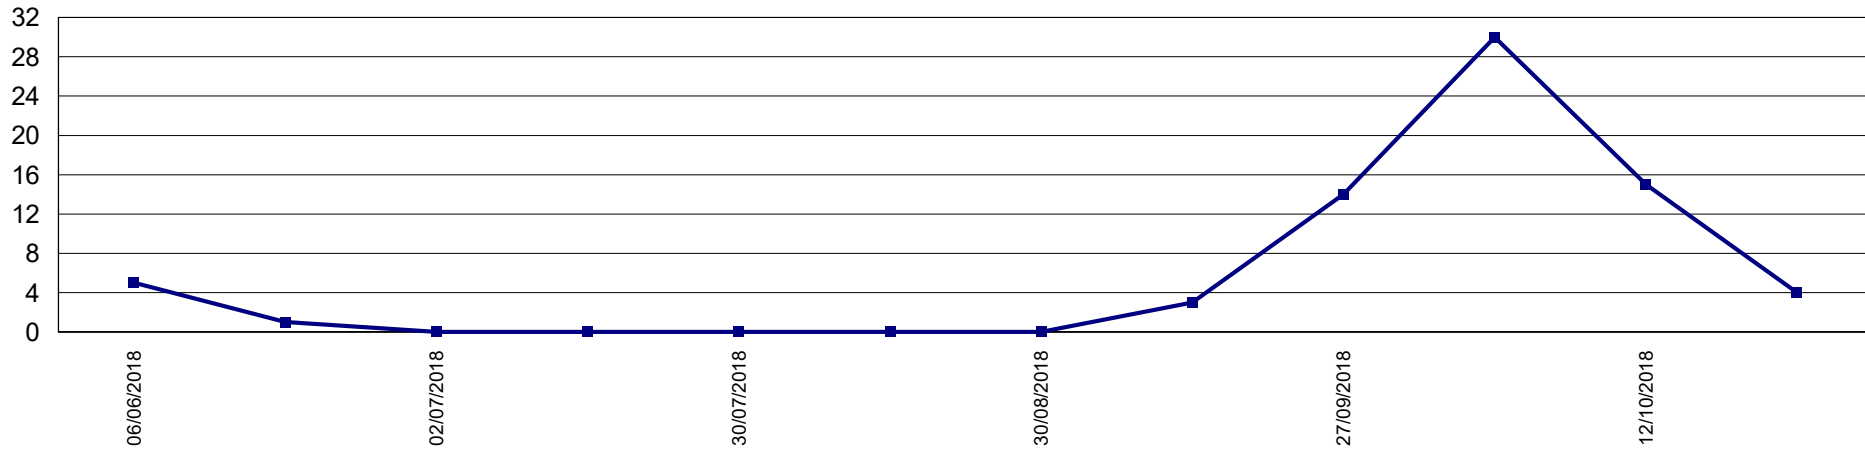

Trap Readings (Totals)

Print Date: 22-Oct-2018

Date Range: 1-Jun-2018 to 31-May-2019

Page 5 of 9

Pest Service: QFF GMV

District: G09 - Toolamba

Pest Service: QFF GMV

District: G10 - Mooroopna