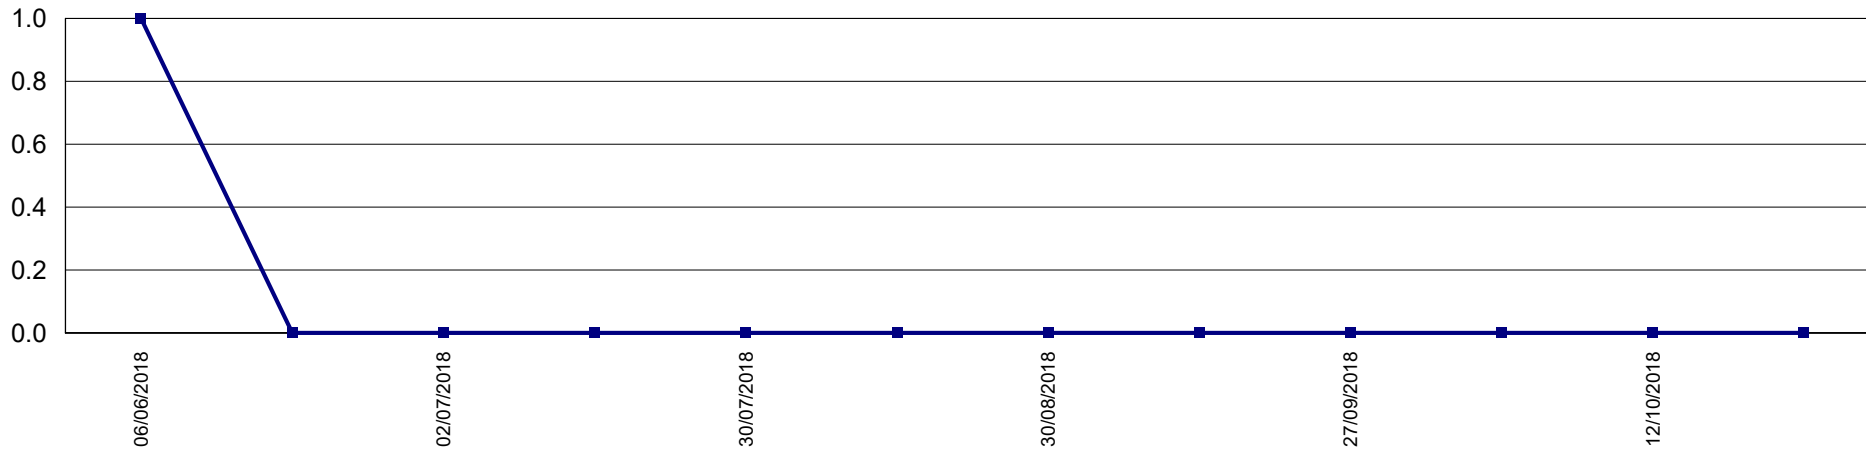

Trap Readings (Totals)

Print Date: 22-Oct-2018

Date Range: 1-Jun-2018 to 31-May-2019

Page 2 of 9

Pest Service: QFF GMV

District: G03 - Merrigum

Pest Service: QFF GMV

District: G04 - Undera