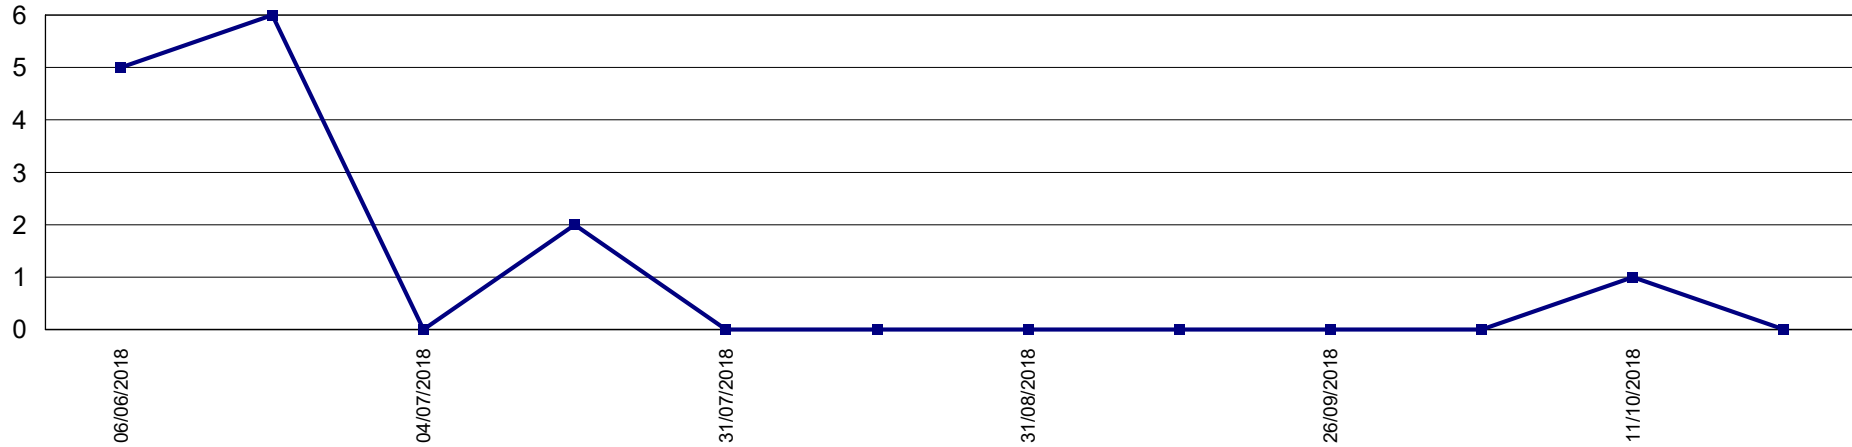

Trap Readings (Totals)

Print Date: 22-Oct-2018

Date Range: 1-Jun-2018 to 31-May-2019

Page 3 of 9

Pest Service: QFF GMV

District: G05 - Bunbartha

Pest Service: QFF GMV

District: G06 - Ardmona