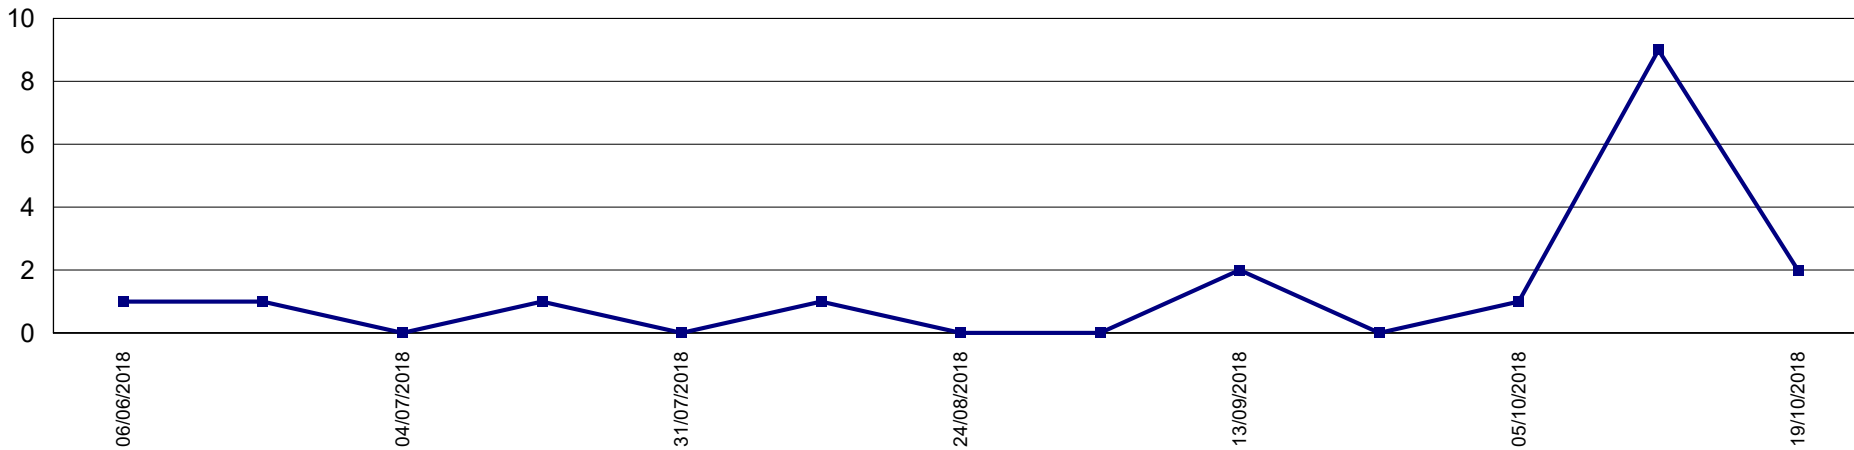

Trap Readings (Totals)

Print Date: 22-Oct-2018

Date Range: 1-Jun-2018 to 31-May-2019

Page 4 of 9

Pest Service: QFF GMV

District: G07 - Tatura Rural

Pest Service: QFF GMV

District: G08 - Tatura Urban