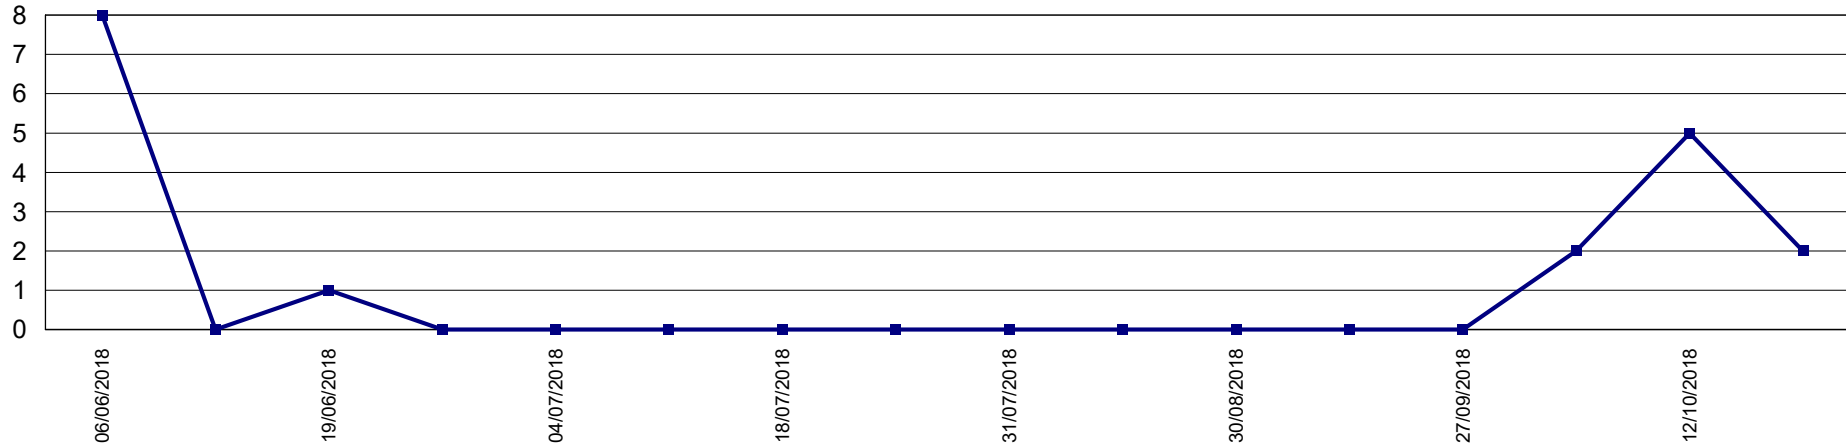

Trap Readings (Totals)

Print Date: 22-Oct-2018

Date Range: 1-Jun-2018 to 31-May-2019

Page 2 of 9

Pest Service: QFF GMV

District: G03 - Merrigum

Pest Service: QFF GMV

District: G04 - Undera