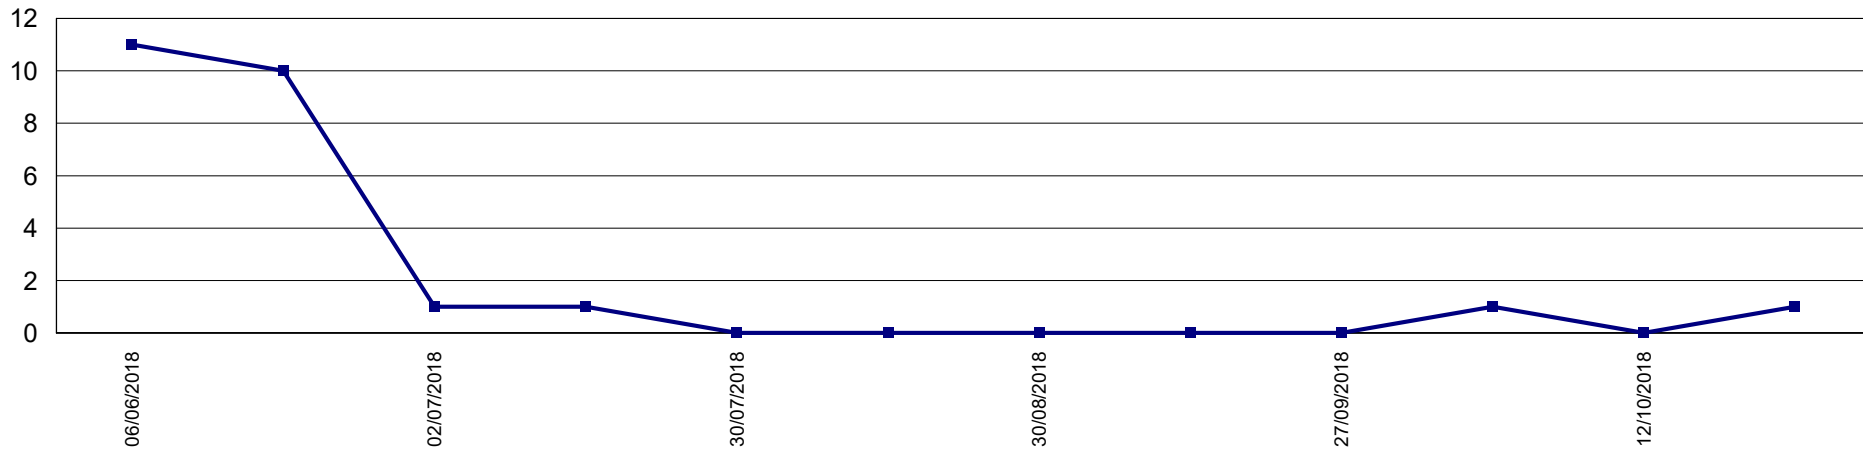

Trap Readings (Totals)

Print Date: 22-Oct-2018

Date Range: 1-Jun-2018 to 31-May-2019

Page 3 of 9

Pest Service: QFF GMV

District: G05 - Bunbartha

Pest Service: QFF GMV

District: G06 - Ardmona