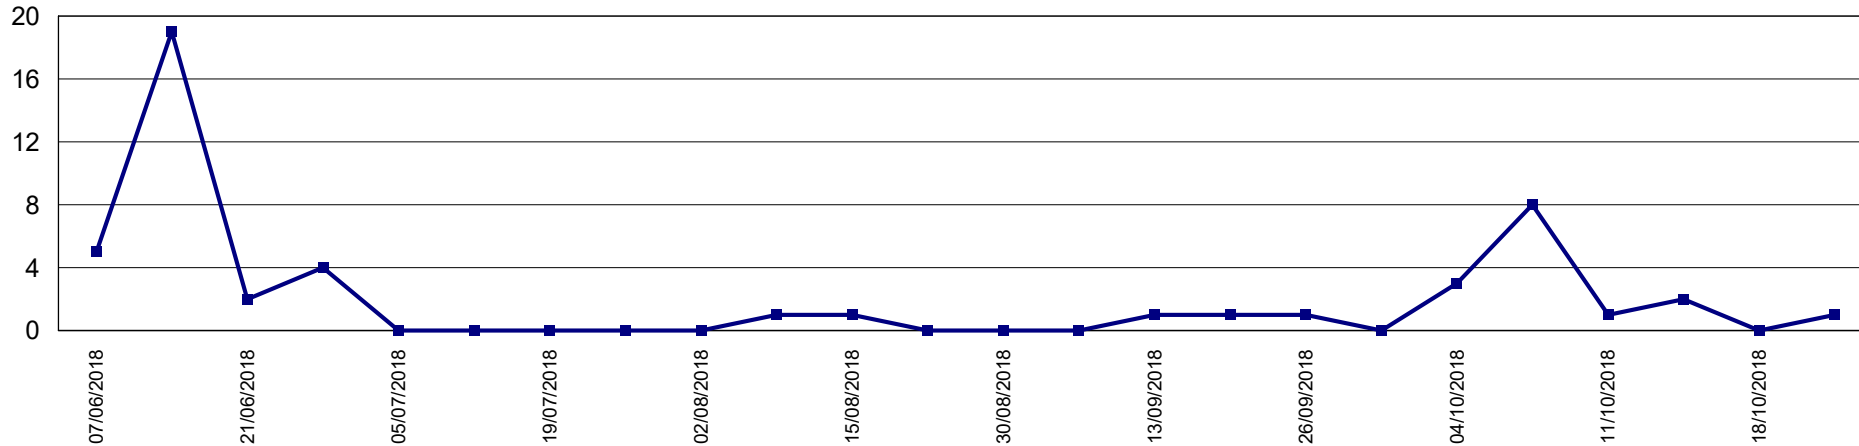

Trap Readings (Totals)

Print Date: 22-Oct-2018

Date Range: 1-Jun-2018 to 31-May-2019

Page 9 of 9

Pest Service: QFF GMV

District: M02 - Cobram Rural

Pest Service: QFF GMV

District: M03 - Invergordon