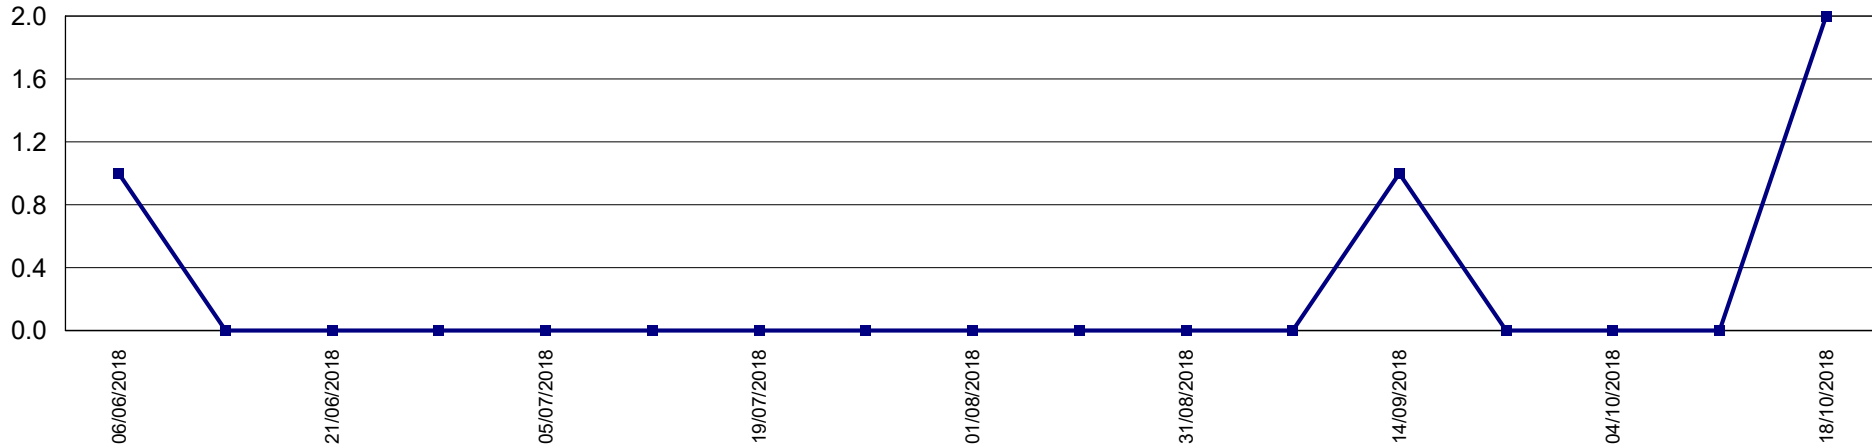

Trap Readings (Totals)

Print Date: 22-Oct-2018

Date Range: 1-Jun-2018 to 31-May-2019

Page 6 of 9

Pest Service: QFF GMV

District: G11 - Shepp Rural

Pest Service: QFF GMV

District: G12 - Orrvale

Trap Readings (Totals)

Print Date: 22-Oct-2018

Date Range: 1-Jun-2018 to 31-May-2019

Page 7 of 9

Pest Service: QFF GMV

District: G13 - SheppEast

Pest Service: QFF GMV

District: G14 - Grahamvale