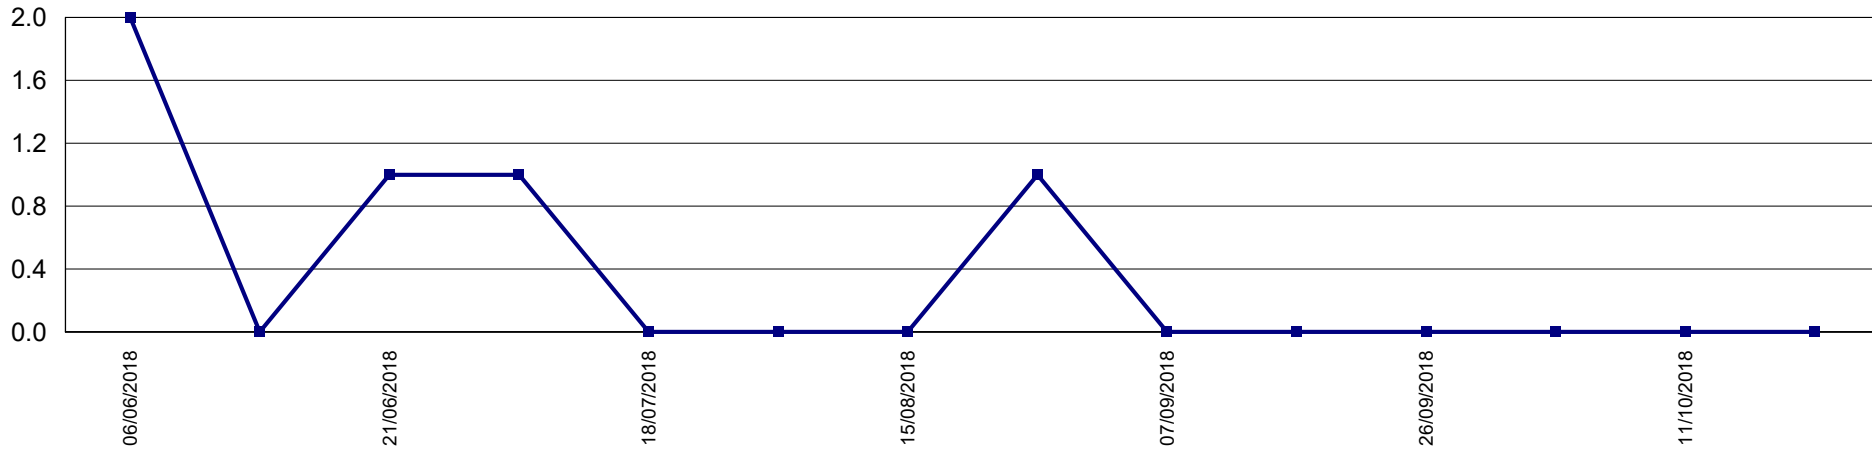

Trap Readings (Totals)

Print Date: 22-Oct-2018

Date Range: 1-Jun-2018 to 31-May-2019

Page 7 of 9

Pest Service: QFF GMV

District: G13 - SheppEast

Pest Service: QFF GMV

District: G14 - Grahamvale