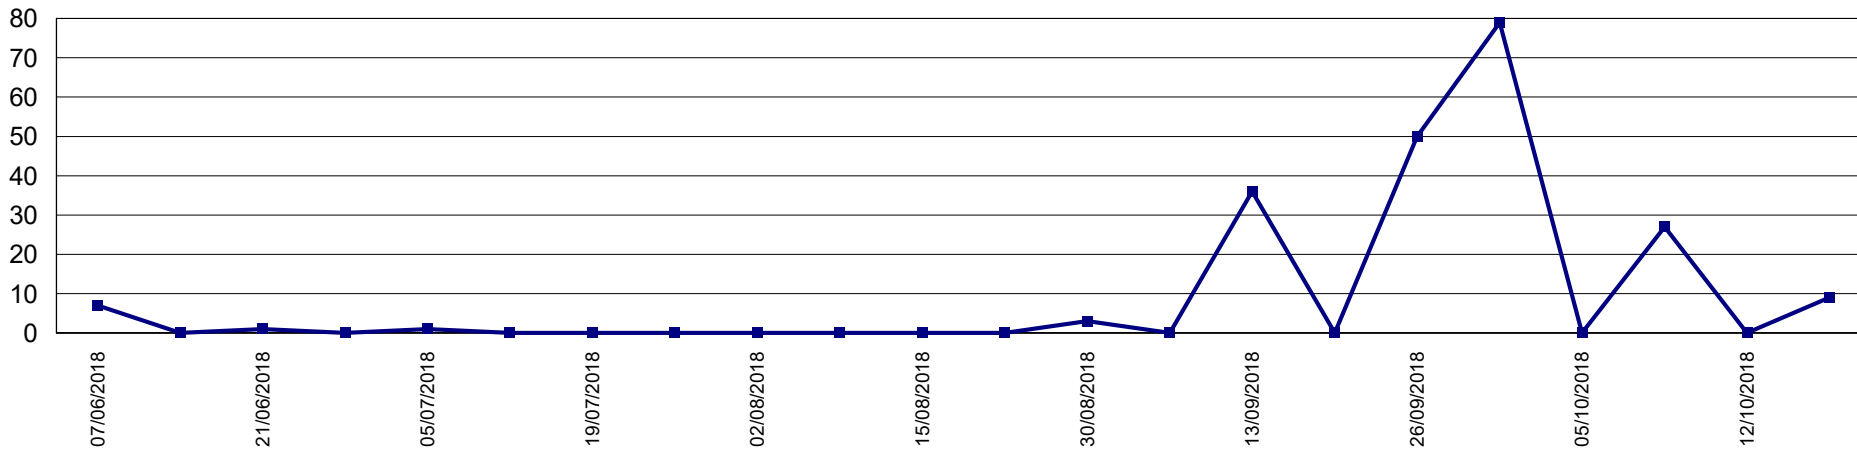

Trap Readings (Totals)

Print Date: 22-Oct-2018

Date Range: 1-Jun-2018 to 31-May-2019

Page 8 of 9

Pest Service: QFF GMV

District: G15 - Shepp Urban

Pest Service: QFF GMV

District: M01 - Cobram Urban