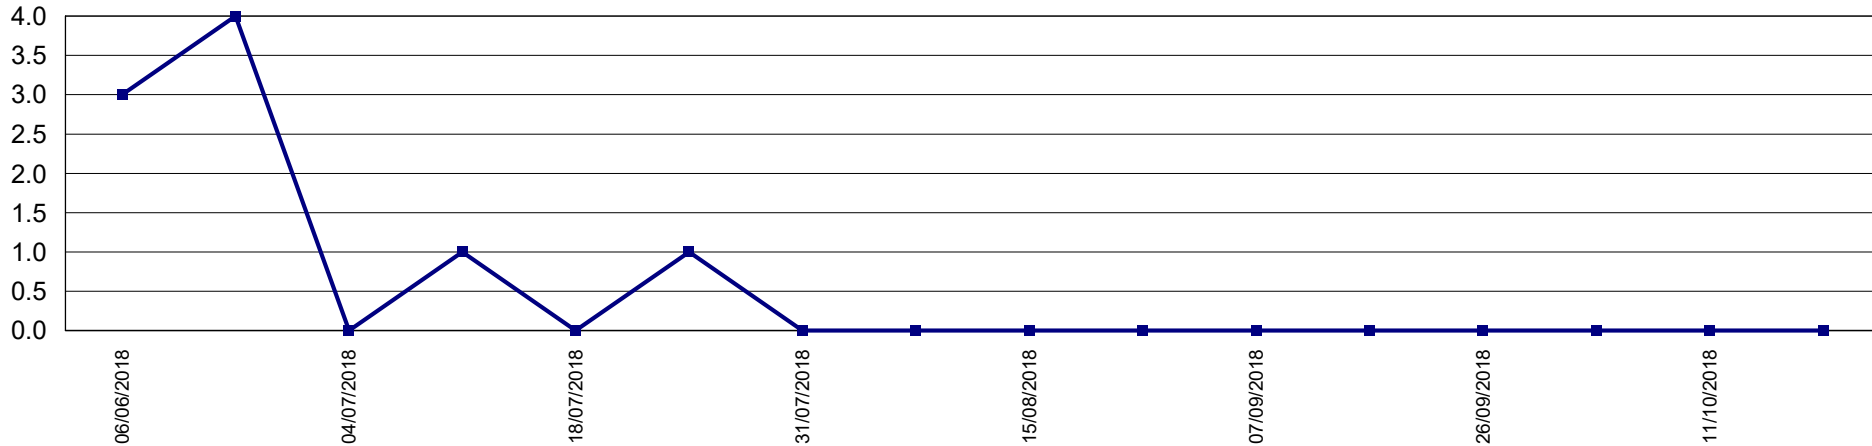

Trap Readings (Totals)

Print Date: 22-Oct-2018

Date Range: 1-Jun-2018 to 31-May-2019

Page 7 of 9

Pest Service: QFF GMV

District: G13 - SheppEast

Pest Service: QFF GMV

District: G14 - Grahamvale