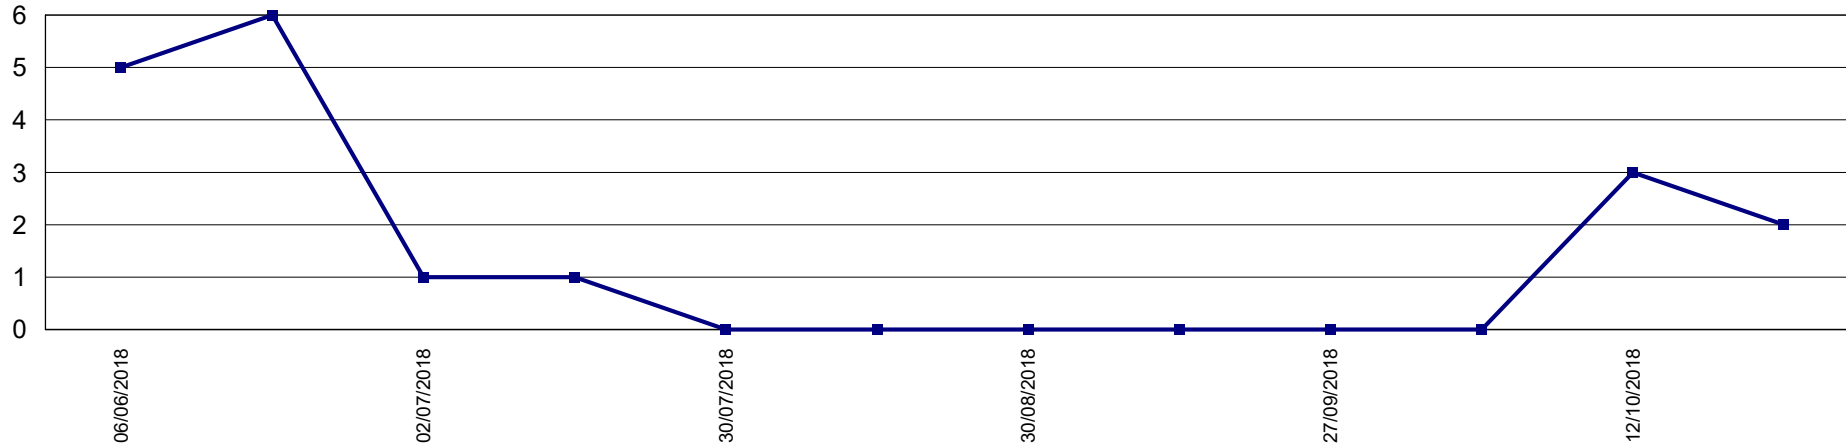

Trap Readings (Totals)

Print Date: 22-Oct-2018

Date Range: 1-Jun-2018 to 31-May-2019

Page 4 of 9

Pest Service: QFF GMV

District: G07 - Tatura Rural

Pest Service: QFF GMV

District: G08 - Tatura Urban