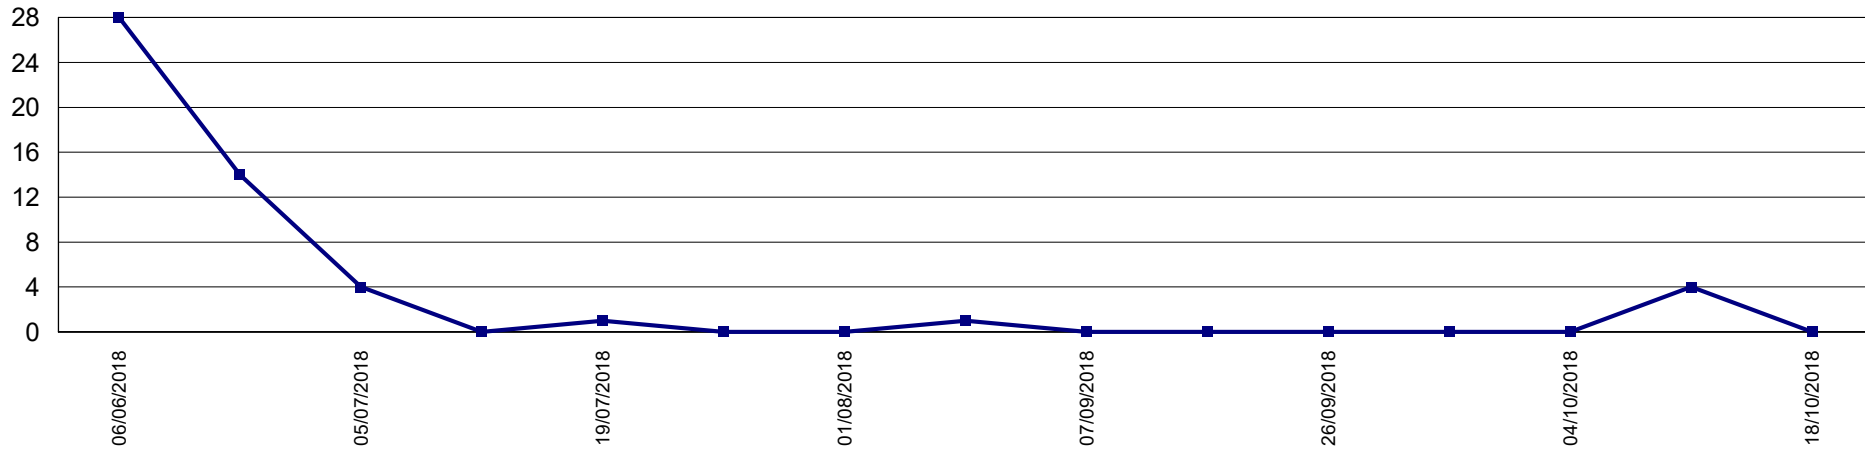

Trap Readings (Totals)

Print Date: 22-Oct-2018

Date Range: 1-Jun-2018 to 31-May-2019

Page 6 of 9

Pest Service: QFF GMV

District: G11 - Shepp Rural

Pest Service: QFF GMV

District: G12 - Orrvale

Trap Readings (Totals)

Print Date: 22-Oct-2018

Date Range: 1-Jun-2018 to 31-May-2019

Page 7 of 9

Pest Service: QFF GMV

District: G13 - SheppEast

Pest Service: QFF GMV

District: G14 - Grahamvale